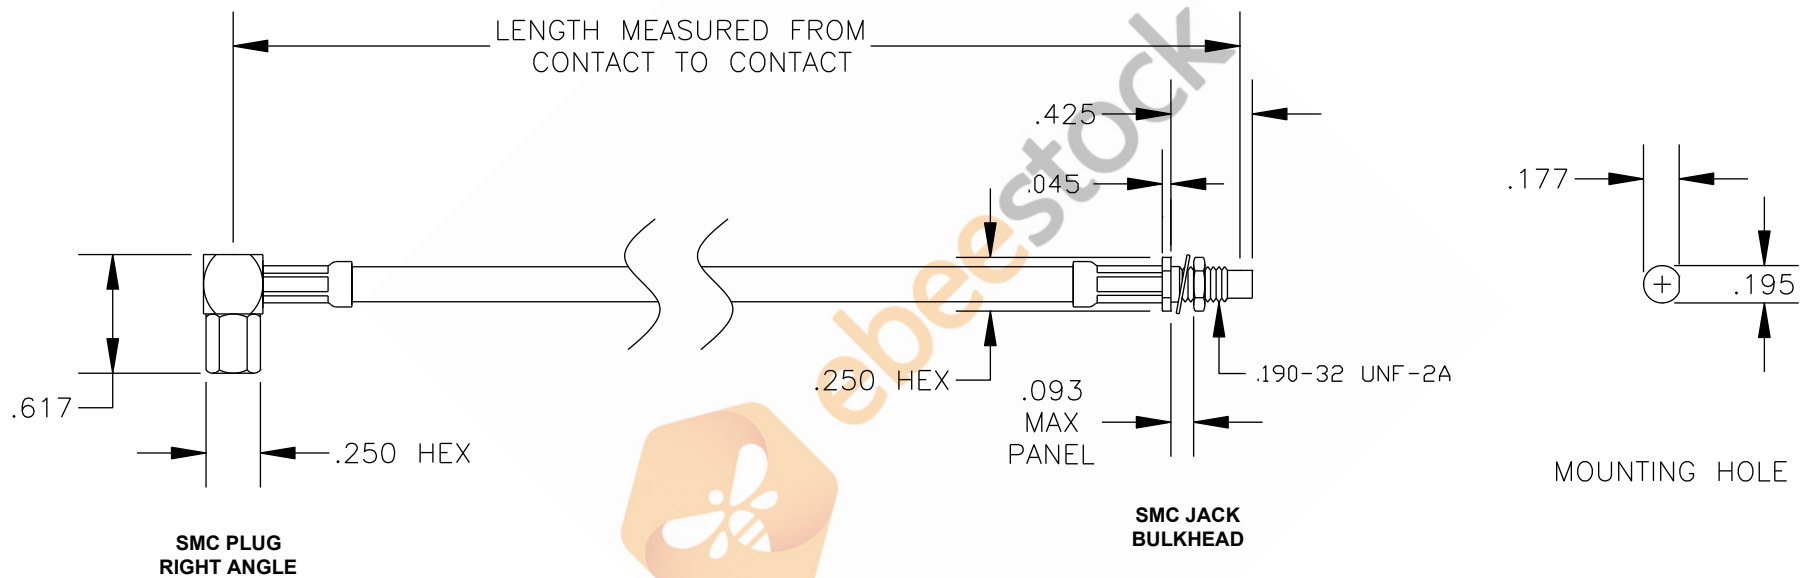

COMPONENTS	IMPEDANCE
SMC PLUG RIGHT ANGLE	50 OHM
SMC JACK BULKHEAD	50 OHM
RG58C/U	50 OHM

Standard Lengths	
-12	12"
-24	24"
-36	36"
-48	48"
-60	60"
-XXX	Custom Length in inches

8TH FLOOR, BUILDING 1, YONGFU SCIENCE AND TECHNOLOGY CENTER INDUSTRIAL PARK, NANZHA DISTRICT 5, HUMEN, 523900, DONGGUAN, GUANGDONG, CHINA
 WEBSITE: www.ebeestock.com
 EMAIL: sales@ebeestock.com

RoHS Compliance Certified

9H &\$* (DES. CABLE ASSEMBLY, RG58C/U, SMC PLUG RIGHT ANGLE TO SMC JACK BULKHEAD (LEAD FREE)	
REV. A	FSCM NO. 53919	CAD FILE 020408	SCALE N/A SIZE A 147

- NOTES:
1. UNLESS OTHERWISE SPECIFIED ALL DIMENSIONS ARE NOMINAL.
 2. ALL SPECIFICATIONS ARE SUBJECT TO CHANGE WITHOUT NOTICE AT ANY TIME.
 3. DIMENSIONS ARE IN INCHES.
 4. LENGTH TOLERANCE IS $\pm 1.5\%$ OR $\pm 3/8"$, WHICHEVER IS GREATER.