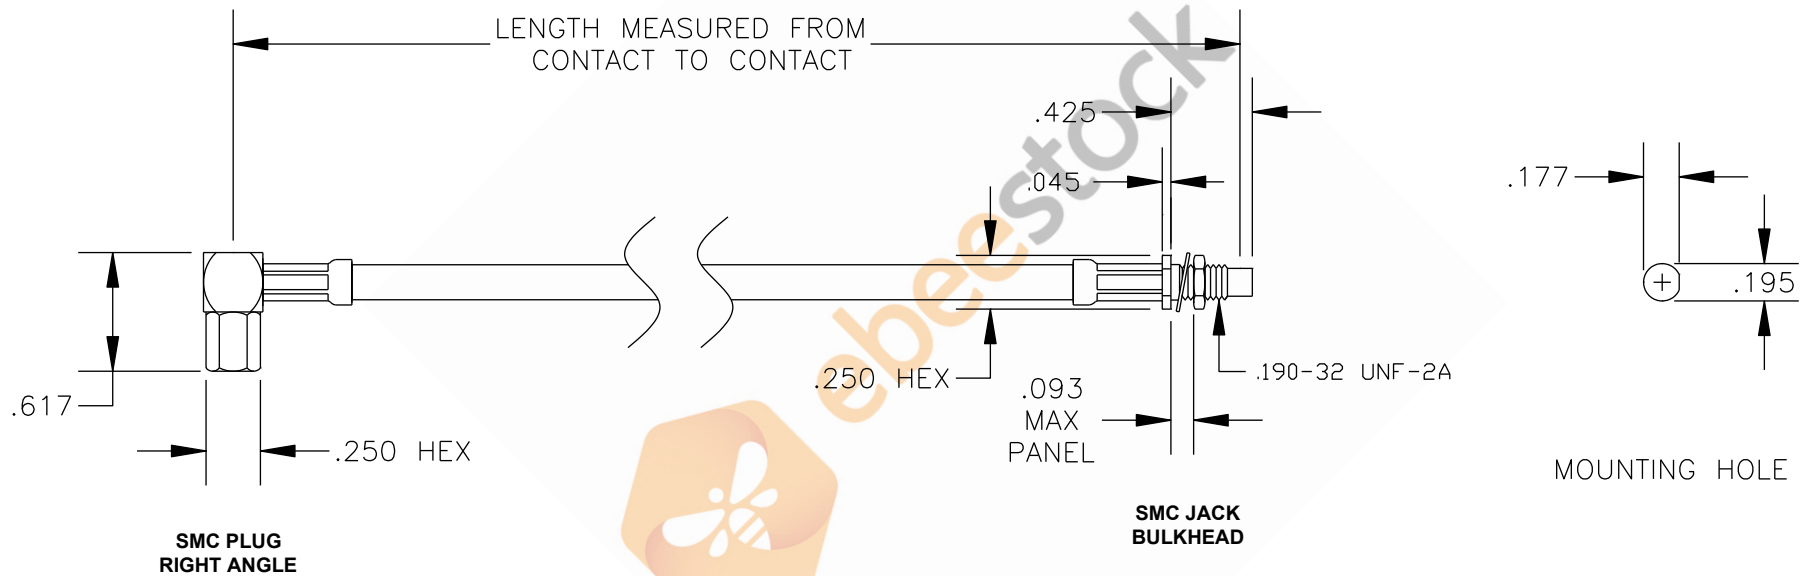

COMPONENTS	IMPEDANCE
SMC PLUG RIGHT ANGLE	50 OHM
SMC JACK BULKHEAD	50 OHM
RG58C/U	50 OHM

Standard Lengths	
-12	12"
-24	24"
-36	36"
-48	48"
-60	60"
-XXX	Custom Length in inches

8TH FLOOR, BUILDING 1, YONGFU SCIENCE AND TECHNOLOGY CENTER INDUSTRIAL PARK, NANZHA DISTRICT 5, HUMEN, 523900, DONGGUAN, GUANGDONG, CHINA
 WEBSITE: www.ebeestock.com
 EMAIL: sales@ebeestock.com

RoHS
Compliance
Certified

9H &\$**		DES. CABLE ASSEMBLY, RG58C/U, SMC PLUG RIGHT ANGLE TO SMC JACK BULKHEAD (LEAD FREE)		
REV. A	FSCM NO. 53919	CAD FILE 020408	SCALE N/A	SIZE A 147

- NOTES:
- UNLESS OTHERWISE SPECIFIED ALL DIMENSIONS ARE NOMINAL.
 - ALL SPECIFICATIONS ARE SUBJECT TO CHANGE WITHOUT NOTICE AT ANY TIME.
 - DIMENSIONS ARE IN INCHES.
 - LENGTH TOLERANCE IS $\pm 1.5\%$ OR $\pm 3/8"$, WHICHEVER IS GREATER.