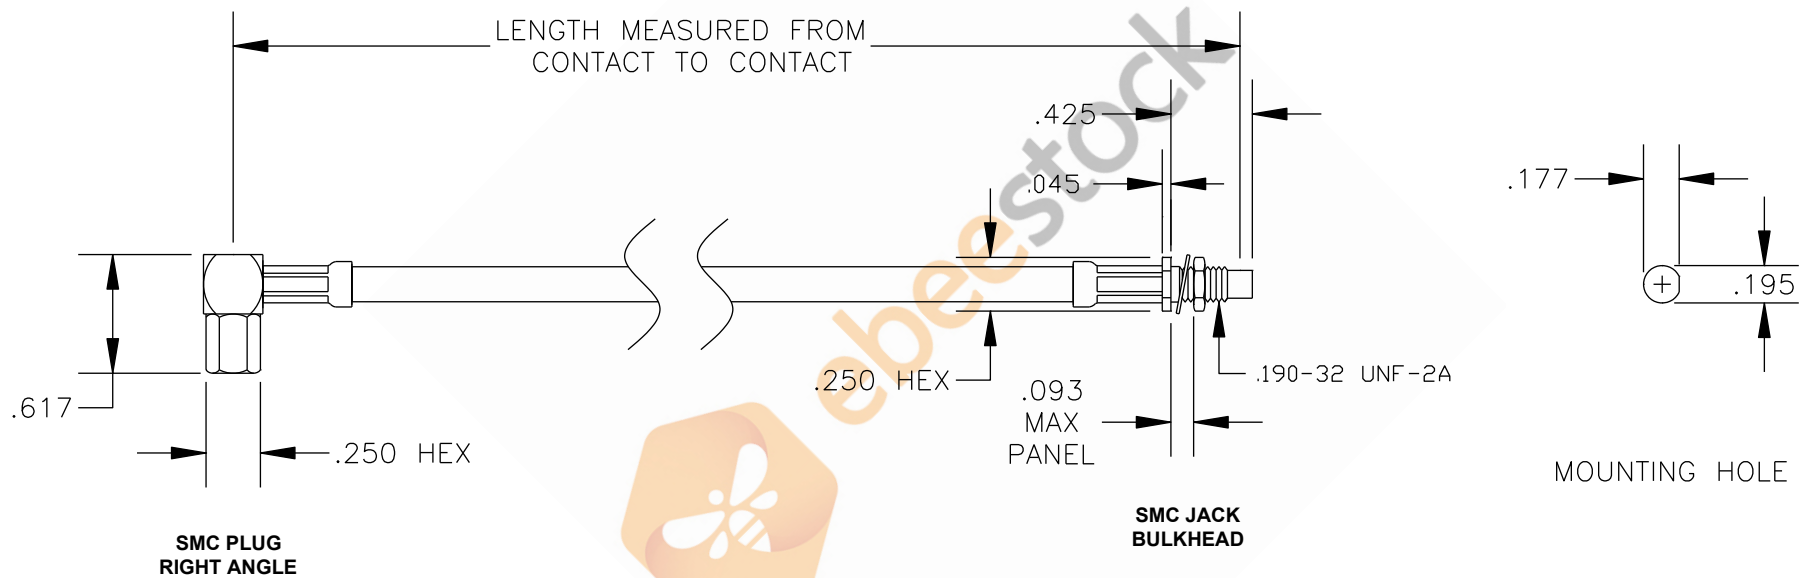

COMPONENTS	IMPEDANCE
SMC PLUG RIGHT ANGLE	50 OHM
SMC JACK BULKHEAD	50 OHM
RG58C/U	50 OHM

Standard Lengths	
-12	12"
-24	24"
-36	36"
-48	48"
-60	60"
-XXX	Custom Length in inches

8TH FLOOR, BUILDING 1, YONGFU SCIENCE AND TECHNOLOGY CENTER INDUSTRIAL PARK, NANZHA DISTRICT 5, HUMEN, 523900, DONGGUAN, GUANGDONG, CHINA
 WEBSITE: www.ebeestock.com
 EMAIL: sales@ebeestock.com

RoHS
Compliance
Certified

9H &\$* +		DES. CABLE ASSEMBLY, RG58C/U, SMC PLUG RIGHT ANGLE TO SMC JACK BULKHEAD (LEAD FREE)		
REV. A	FSCM NO. 53919	CAD FILE 020408	SCALE N/A	SIZE A 147

- NOTES:**
1. UNLESS OTHERWISE SPECIFIED ALL DIMENSIONS ARE NOMINAL.
 2. ALL SPECIFICATIONS ARE SUBJECT TO CHANGE WITHOUT NOTICE AT ANY TIME.
 3. DIMENSIONS ARE IN INCHES.
 4. LENGTH TOLERANCE IS $\pm 1.5\%$ OR $\pm 3/8"$, WHICHEVER IS GREATER.