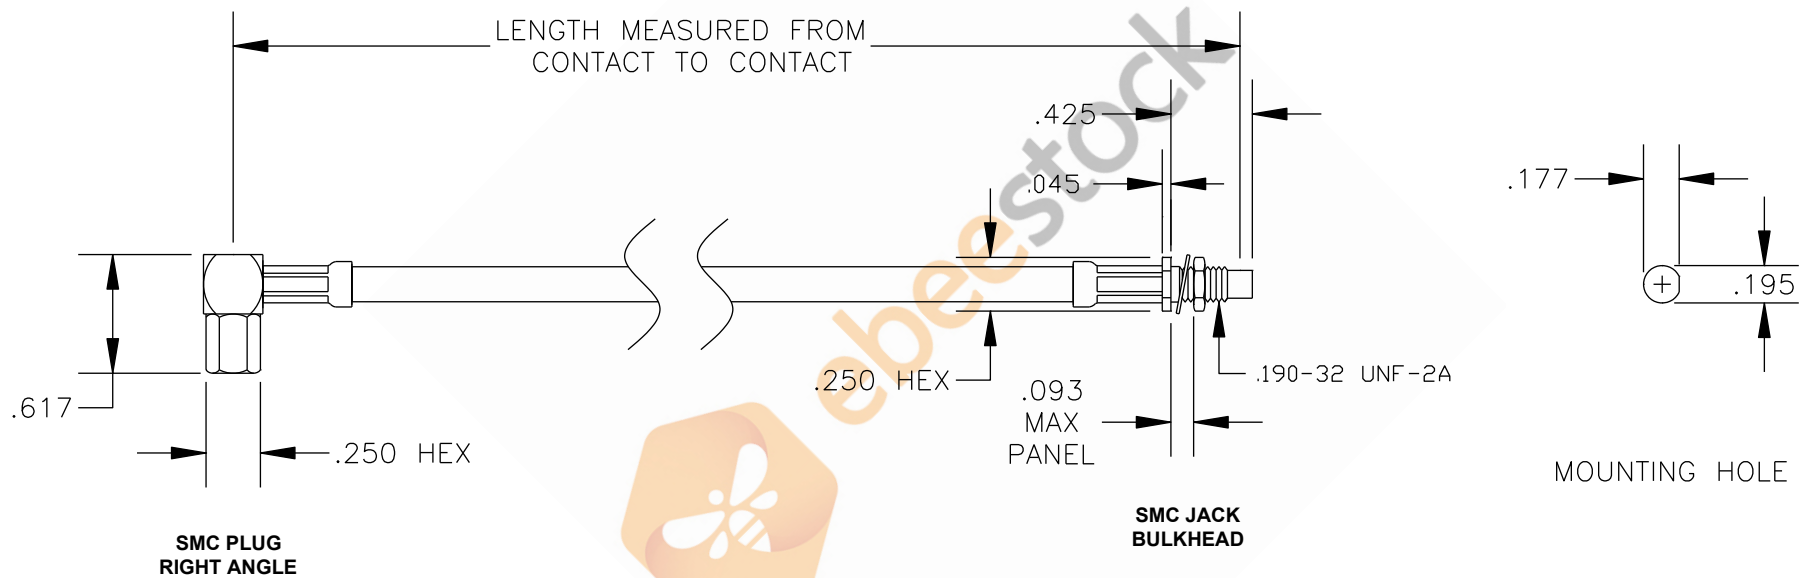

COMPONENTS	IMPEDANCE
SMC PLUG RIGHT ANGLE	50 OHM
SMC JACK BULKHEAD	50 OHM
RG58C/U	50 OHM

Standard Lengths	
-12	12"
-24	24"
-36	36"
-48	48"
-60	60"
-XXX	Custom Length in inches

 8TH FLOOR, BUILDING 1, YONGFU SCIENCE AND TECHNOLOGY CENTER INDUSTRIAL PARK, NANZHA DISTRICT 5, HUMEN, 523900, DONGGUAN, GUANGDONG, CHINA

WEBSITE: www.ebeestock.com
EMAIL: sales@ebeestock.com

RoHS
2002/95/EC
Compliance
Certified

9H &\$* -		DES. CABLE ASSEMBLY, RG58C/U, SMC PLUG RIGHT ANGLE TO SMC JACK BULKHEAD (LEAD FREE)	
REV. A	FSCM NO. 53919	CAD FILE 020408	SCALE N/A SIZE A 147

- NOTES:
1. UNLESS OTHERWISE SPECIFIED ALL DIMENSIONS ARE NOMINAL.
 2. ALL SPECIFICATIONS ARE SUBJECT TO CHANGE WITHOUT NOTICE AT ANY TIME.
 3. DIMENSIONS ARE IN INCHES.
 4. LENGTH TOLERANCE IS $\pm 1.5\%$ OR $\pm 3/8"$, WHICHEVER IS GREATER.