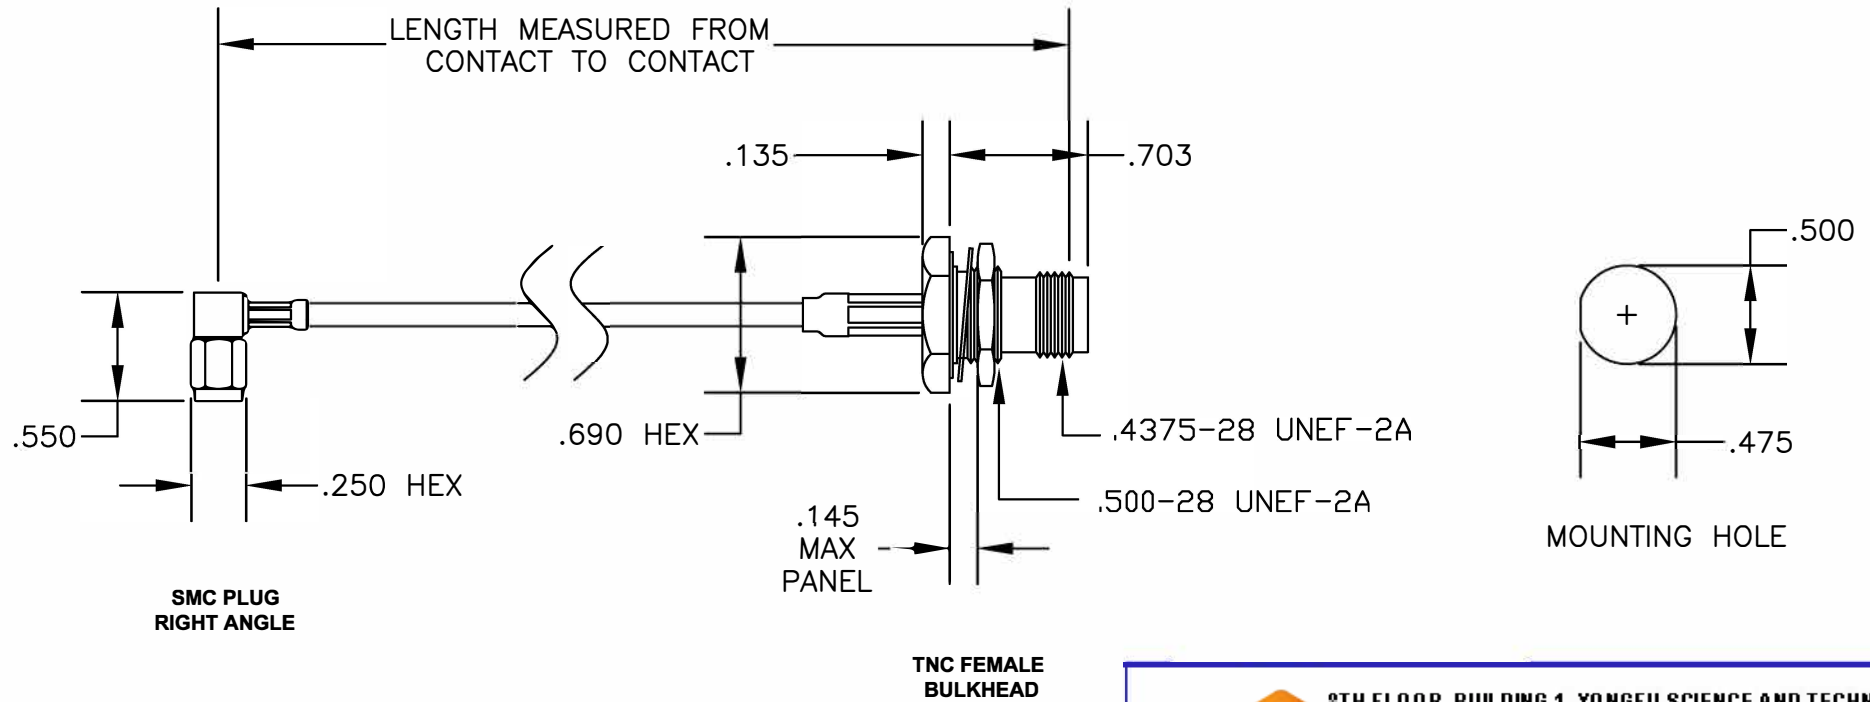

COMPONENTS	IMPEDANCE
SMC PLUG RIGHT ANGLE	50 OHM
TNC FEMALE BULKHEAD	50 OHM
RG174A/U	50 OHM

Standard Lengths	
-12	12"
-24	24"
-36	36"
-48	48"
-60	60"
-XXX	Custom Length in inches

8TH FLOOR, BUILDING 1, YONGFU SCIENCE AND TECHNOLOGY CENTER INDUSTRIAL PARK, NANZHA DISTRICT 5, HUMEN, 523900, DONGGUAN, GUANGDONG, CHINA

WEBSITE: www.ebeestock.com
EMAIL: sales@ebeestock.com

DWG TITLE <b style="font-size: 1.2em;">9H &%)	DES. CABLE ASSEMBLY, RG174A/U, SMC PLUG RIGHT ANGLE TO TNC FEMALE BULKHEAD
SIZE A FSCM NO. 53919	CAD FILE 030207 SCALE N/A 127
NOTES: 1. UNLESS OTHERWISE SPECIFIED ALL DIMENSIONS ARE NOMINAL. 2. ALL SPECIFICATIONS ARE SUBJECT TO CHANGE WITHOUT NOTICE AT ANY TIME. 3. DIMENSIONS ARE IN INCHES. 4. LENGTH TOLERANCE IS ± 1.5% OR ±3/8", WHICHEVER IS GREATER.	