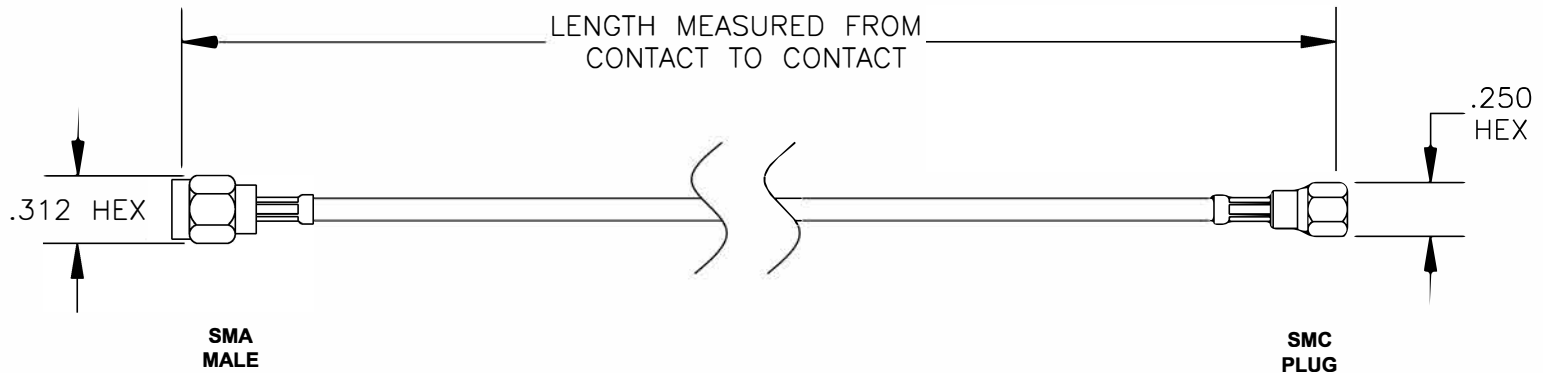

| COMPONENTS | IMPEDANCE |
|------------|-----------|
| SMA MALE | 50 OHM |
| SMC PLUG | 50 OHM |
| RG188A/U | 50 OHM |
| | |

| Standard Lengths | |
|------------------|-------------------------|
| -12 | 12" |
| -24 | 24" |
| -36 | 36" |
| -48 | 48" |
| -60 | 60" |
| -XXX | Custom Length in inches |
| | |

8TH FLOOR, BUILDING 1, YONGFU SCIENCE AND TECHNOLOGY CENTER INDUSTRIAL PARK, NANZHA DISTRICT 5, HUMEN, 523900, DONGGUAN, GUANGDONG, CHINA
 WEBSITE: www.ebeestock.com
 EMAIL: sales@ebeestock.com

| | |
|--------------------|---|
| 9H & 8+ | DES. CABLE ASSEMBLY, RG188A/U, SMA MALE TO SMC PLUG |
|--------------------|---|

| | | | | |
|--------|----------------|-----------------|-----------|------------|
| REV. A | FSCM NO. 53919 | CAD FILE 021108 | SCALE N/A | SIZE A 127 |
|--------|----------------|-----------------|-----------|------------|

- NOTES:**
- UNLESS OTHERWISE SPECIFIED ALL DIMENSIONS ARE NOMINAL.
 - ALL SPECIFICATIONS ARE SUBJECT TO CHANGE WITHOUT NOTICE AT ANY TIME.
 - DIMENSIONS ARE IN INCHES.
 - LENGTH TOLERANCE IS $\pm 1.5\%$ OR $\pm 3/8"$, WHICHEVER IS GREATER.