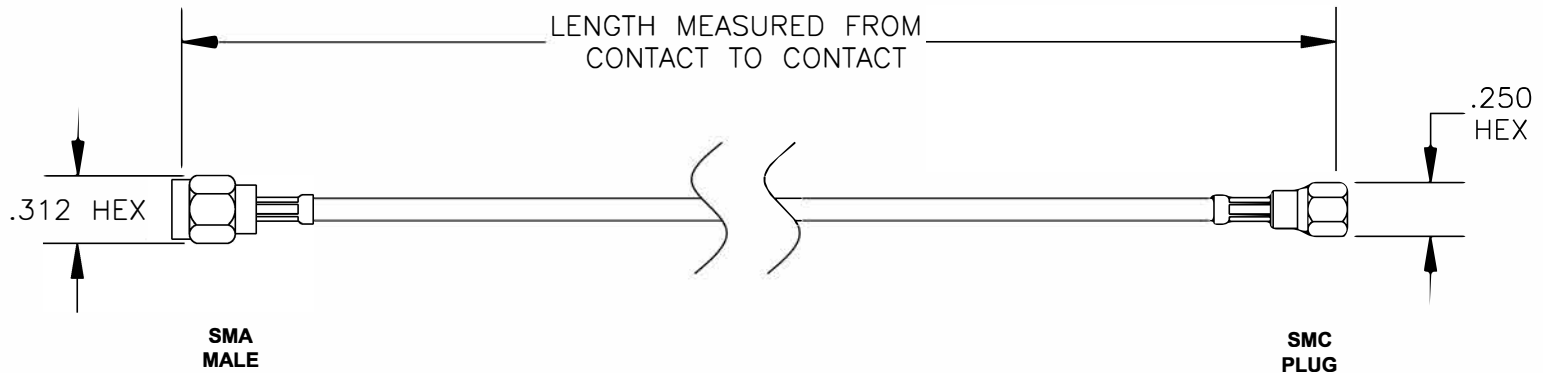

COMPONENTS	IMPEDANCE
SMA MALE	50 OHM
SMC PLUG	50 OHM
RG188A/U	50 OHM

Standard Lengths	
-12	12"
-24	24"
-36	36"
-48	48"
-60	60"
-XXX	Custom Length in inches

8TH FLOOR, BUILDING 1, YONGFU SCIENCE AND TECHNOLOGY CENTER INDUSTRIAL PARK, NANZHA DISTRICT 5, HUMEN, 523900, DONGGUAN, GUANGDONG, CHINA
 WEBSITE: www.ebeestock.com
 EMAIL: sales@ebeestock.com

9H &%,		DES. CABLE ASSEMBLY, RG188A/U, SMA MALE TO SMC PLUG	
-------------------	--	---	--

REV. A	FSCM NO. 53919	CAD FILE 021108	SCALE N/A	SIZE A 127
--------	----------------	-----------------	-----------	------------

- NOTES:
1. UNLESS OTHERWISE SPECIFIED ALL DIMENSIONS ARE NOMINAL.
 2. ALL SPECIFICATIONS ARE SUBJECT TO CHANGE WITHOUT NOTICE AT ANY TIME.
 3. DIMENSIONS ARE IN INCHES.
 4. LENGTH TOLERANCE IS $\pm 1.5\%$ OR $\pm 3/8"$, WHICHEVER IS GREATER.