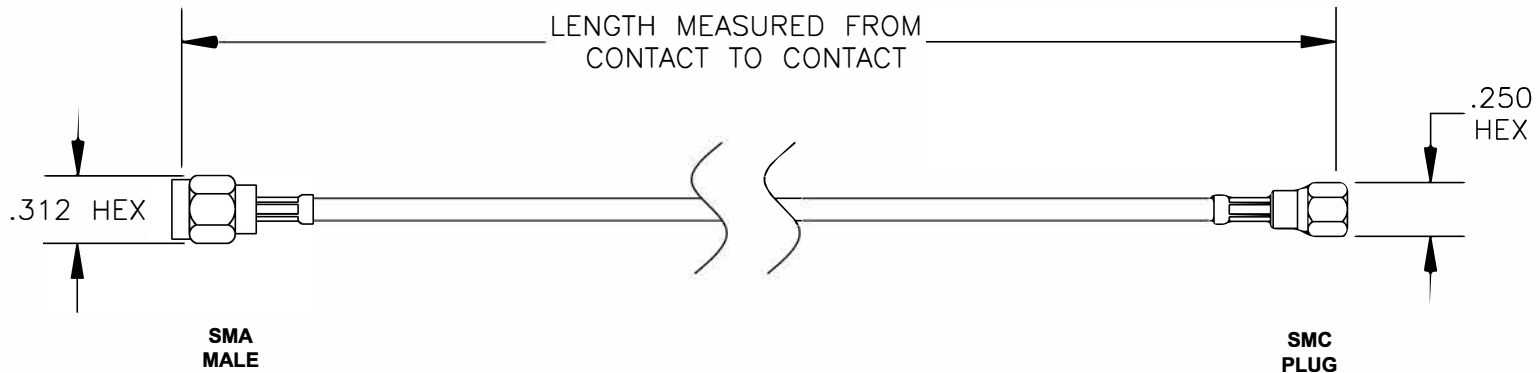

COMPONENTS	IMPEDANCE
SMA MALE	50 OHM
SMC PLUG	50 OHM
RG188A/U	50 OHM

Standard Lengths	
-12	12"
-24	24"
-36	36"
-48	48"
-60	60"
-XXX	Custom Length in inches

8TH FLOOR, BUILDING 1, YONGFU SCIENCE AND TECHNOLOGY CENTER INDUSTRIAL PARK, NANZHA DISTRICT 5, HUMEN, 523900, DONGGUAN, GUANGDONG, CHINA
 WEBSITE: www.ebeestock.com
 EMAIL: sales@ebeestock.com

9H & 8		DES. CABLE ASSEMBLY, RG188A/U, SMA MALE TO SMC PLUG
-------------------	--	---

REV. A	FSCM NO. 53919	CAD FILE 021108	SCALE N/A	SIZE A 127
--------	----------------	-----------------	-----------	------------

- NOTES:**
- UNLESS OTHERWISE SPECIFIED ALL DIMENSIONS ARE NOMINAL.
 - ALL SPECIFICATIONS ARE SUBJECT TO CHANGE WITHOUT NOTICE AT ANY TIME.
 - DIMENSIONS ARE IN INCHES.
 - LENGTH TOLERANCE IS $\pm 1.5\%$ OR $\pm 3/8"$, WHICHEVER IS GREATER.