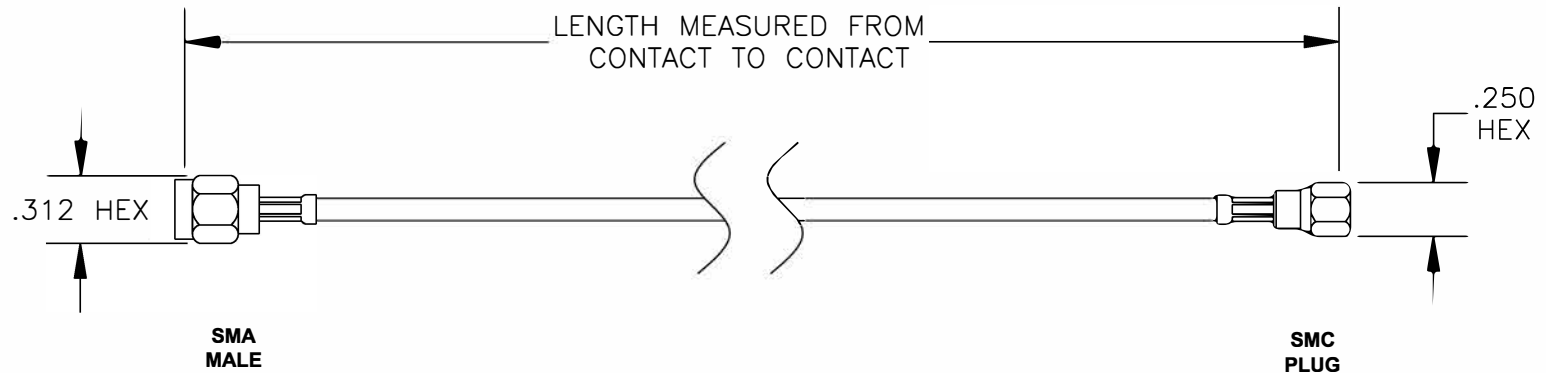

COMPONENTS	IMPEDANCE
SMA MALE	50 OHM
SMC PLUG	50 OHM
RG188A/U	50 OHM

Standard Lengths	
-12	12"
-24	24"
-36	36"
-48	48"
-60	60"
-XXX	Custom Length in inches

8TH FLOOR, BUILDING 1, YONGFU SCIENCE AND TECHNOLOGY CENTER INDUSTRIAL PARK, NANZHA DISTRICT 5, HUMEN, 523900, DONGGUAN, GUANGDONG, CHINA

ebeestock WEBSITE: www.ebeestock.com
 EMAIL: sales@ebeestock.com

9H & % \$	DES. CABLE ASSEMBLY, RG188A/U, SMA MALE TO SMC PLUG
----------------------	---

REV. A	FSCM NO. 53919	CAD FILE 021108	SCALE N/A	SIZE A 127
--------	----------------	-----------------	-----------	------------

- NOTES:**
1. UNLESS OTHERWISE SPECIFIED ALL DIMENSIONS ARE NOMINAL.
 2. ALL SPECIFICATIONS ARE SUBJECT TO CHANGE WITHOUT NOTICE AT ANY TIME.
 3. DIMENSIONS ARE IN INCHES.
 4. LENGTH TOLERANCE IS $\pm 1.5\%$ OR $\pm 3/8"$, WHICHEVER IS GREATER.