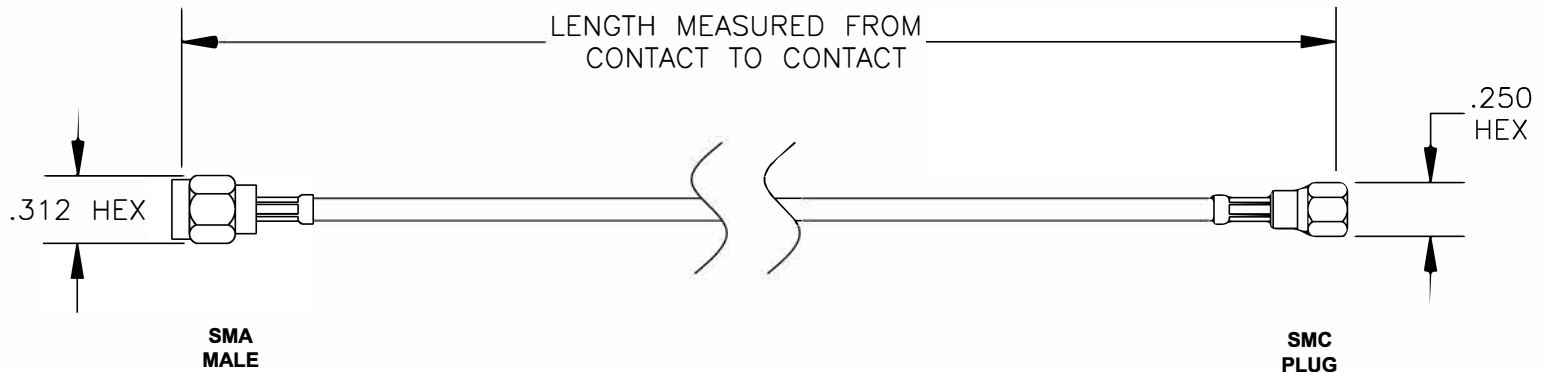

COMPONENTS	IMPEDANCE
SMA MALE	50 OHM
SMC PLUG	50 OHM
RG316/U	50 OHM

Standard Lengths	
-12	12"
-24	24"
-36	36"
-48	48"
-60	60"
-XXX	Custom Length in inches

8TH FLOOR, BUILDING 1, YONGFU SCIENCE AND TECHNOLOGY CENTER INDUSTRIAL PARK, NANZHA DISTRICT 5, HUMEN, 523900, DONGGUAN, GUANGDONG, CHINA
 WEBSITE: www.ebeestock.com
 EMAIL: sales@ebeestock.com

9H & 1/8" *		DES. CABLE ASSEMBLY, RG316/U, SMA MALE TO SMC PLUG	
------------------------	--	--	--

REV. A	FSCM NO. 53919	CAD FILE 020508	SCALE N/A	SIZE A 127
--------	----------------	-----------------	-----------	------------

- NOTES:
- UNLESS OTHERWISE SPECIFIED ALL DIMENSIONS ARE NOMINAL.
 - ALL SPECIFICATIONS ARE SUBJECT TO CHANGE WITHOUT NOTICE AT ANY TIME.
 - DIMENSIONS ARE IN INCHES.
 - LENGTH TOLERANCE IS $\pm 1.5\%$ OR $\pm 3/8"$, WHICHEVER IS GREATER.