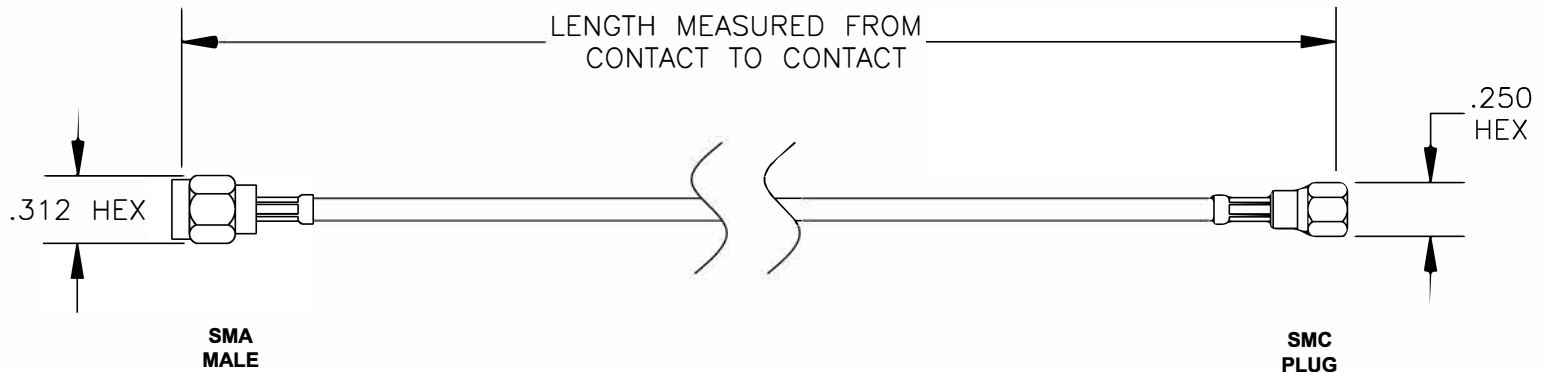

COMPONENTS	IMPEDANCE
SMA MALE	50 OHM
SMC PLUG	50 OHM
RG316/U	50 OHM

Standard Lengths	
-12	12"
-24	24"
-36	36"
-48	48"
-60	60"
-XXX	Custom Length in inches

8TH FLOOR, BUILDING 1, YONGFU SCIENCE AND TECHNOLOGY CENTER INDUSTRIAL PARK, NANZHA DISTRICT 5, HUMEN, 523900, DONGGUAN, GUANGDONG, CHINA
 WEBSITE: www.ebeestock.com
 EMAIL: sales@ebeestock.com

9H & 1/8"	DES. CABLE ASSEMBLY, RG316/U, SMA MALE TO SMC PLUG
----------------------	--

REV. A	FSCM NO. 53919	CAD FILE 020508	SCALE N/A	SIZE A 127
--------	----------------	-----------------	-----------	------------

- NOTES:**
- UNLESS OTHERWISE SPECIFIED ALL DIMENSIONS ARE NOMINAL.
 - ALL SPECIFICATIONS ARE SUBJECT TO CHANGE WITHOUT NOTICE AT ANY TIME.
 - DIMENSIONS ARE IN INCHES.
 - LENGTH TOLERANCE IS $\pm 1.5\%$ OR $\pm 3/8"$, WHICHEVER IS GREATER.