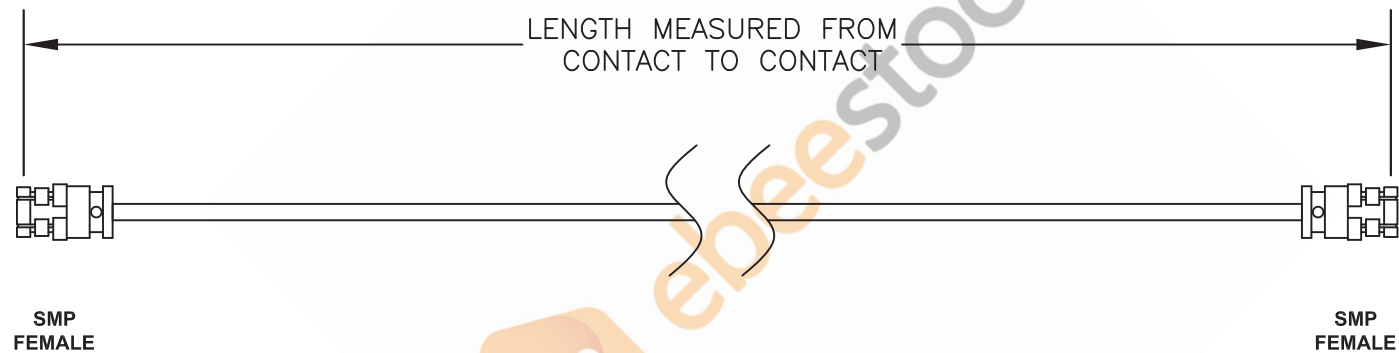

SMP Female to SMP Female Cable 12 Inch Length Using PE-SR405FL Coax

Standard Lengths	
-12	12"
-24	24"
-36	36"
-48	48"
-60	60"
-XXX	Custom Length in Inches

8TH FLOOR, BUILDING 1, YONGFU SCIENCE AND TECHNOLOGY
CENTER INDUSTRIAL PARK, NANZHA DISTRICT 5,
HUMEN, 523900, DONGGUAN, GUANGDONG, CHINA

WEBSITE: www.ebeestock.com
EMAIL: sales@ebeestock.com

DWG TITLE

ET32229

NOTES:

1. UNLESS OTHERWISE SPECIFIED ALL DIMENSIONS ARE NOMINAL.
2. ALL SPECIFICATIONS ARE SUBJECT TO CHANGE WITHOUT NOTICE AT ANY TIME.
3. DIMENSIONS ARE IN INCHES [mm].
4. LENGTH TOLERANCE IS $\pm 1.5\%$ OR $3/8"$, WHICHEVER IS GREATER.

REV. A

FSCM NO. 53919

CAD FILE 020808

SCALE N/A

SIZE A

127