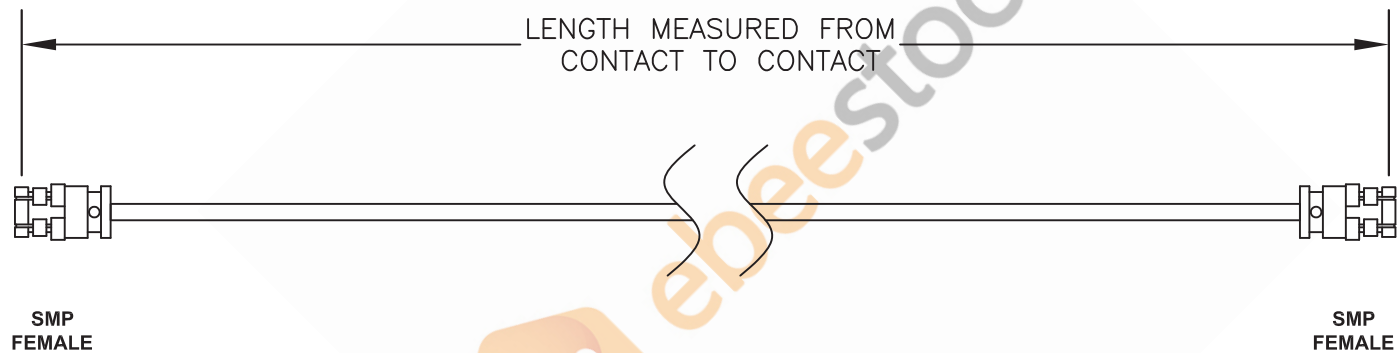

SMP Female to SMP Female Cable 24 Inch Length Using PE-SR405FL Coax

Standard Lengths	
-12	12"
-24	24"
-36	36"
-48	48"
-60	60"
-XXX	Custom Length in Inches

8TH FLOOR, BUILDING 1, YONGFU SCIENCE AND TECHNOLOGY
CENTER INDUSTRIAL PARK, NANZHA DISTRICT 5,
HUMEN, 523900, DONGGUAN, GUANGDONG, CHINA

WEBSITE: www.ebeestock.com
EMAIL: sales@ebeestock.com

DWG TITLE

ET32230

NOTES:

1. UNLESS OTHERWISE SPECIFIED ALL DIMENSIONS ARE NOMINAL.
2. ALL SPECIFICATIONS ARE SUBJECT TO CHANGE WITHOUT NOTICE AT ANY TIME.
3. DIMENSIONS ARE IN INCHES [mm].
4. LENGTH TOLERANCE IS $\pm 1.5\%$ OR $3/8"$, WHICHEVER IS GREATER.

REV. A

FSCM NO. 53919

CAD FILE 020808

SCALE N/A

SIZE A

127