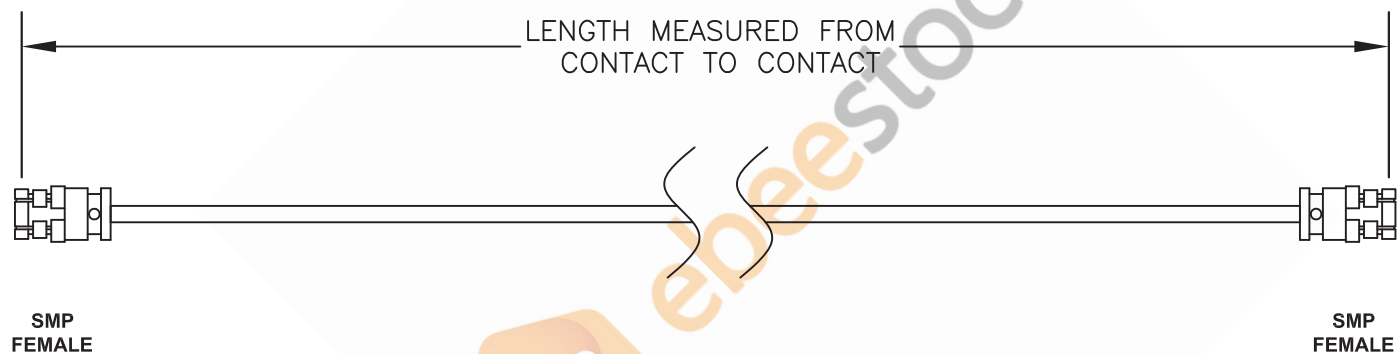

SMP Female to SMP Female Cable 36 Inch Length Using PE-SR405FL Coax

Standard Lengths	
-12	12"
-24	24"
-36	36"
-48	48"
-60	60"
-XXX	Custom Length in Inches

8TH FLOOR, BUILDING 1, YONGFU SCIENCE AND TECHNOLOGY  
CENTER INDUSTRIAL PARK, NANZHA DISTRICT 5,  
HUMEN, 523900, DONGGUAN, GUANGDONG, CHINA

ebeestock

WEBSITE: [www.ebeestock.com](http://www.ebeestock.com)  
EMAIL: [sales@ebeestock.com](mailto:sales@ebeestock.com)

DWG TITLE

**ET32231**

NOTES:

1. UNLESS OTHERWISE SPECIFIED ALL DIMENSIONS ARE NOMINAL.
2. ALL SPECIFICATIONS ARE SUBJECT TO CHANGE WITHOUT NOTICE AT ANY TIME.
3. DIMENSIONS ARE IN INCHES [mm].
4. LENGTH TOLERANCE IS  $\pm 1.5\%$  OR  $3/8"$ , WHICHEVER IS GREATER.

REV. A

FSCM NO. 53919

CAD FILE 020808

SCALE N/A

SIZE A

127