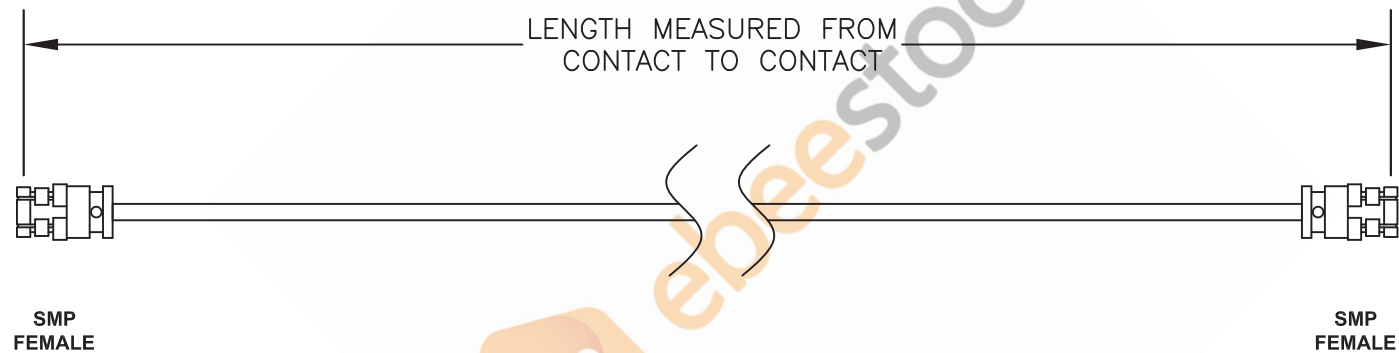

SMP Female to SMP Female Cable 48 Inch Length Using PE-SR405FL Coax

Standard Lengths	
-12	12"
-24	24"
-36	36"
-48	48"
-60	60"
-XXX	Custom Length in Inches

8TH FLOOR, BUILDING 1, YONGFU SCIENCE AND TECHNOLOGY
CENTER INDUSTRIAL PARK, NANZHA DISTRICT 5,
HUMEN, 523900, DONGGUAN, GUANGDONG, CHINA

WEBSITE: www.ebeestock.com
EMAIL: sales@ebeestock.com

DWG TITLE

ET32232

NOTES:

1. UNLESS OTHERWISE SPECIFIED ALL DIMENSIONS ARE NOMINAL.
2. ALL SPECIFICATIONS ARE SUBJECT TO CHANGE WITHOUT NOTICE AT ANY TIME.
3. DIMENSIONS ARE IN INCHES [mm].
4. LENGTH TOLERANCE IS $\pm 1.5\%$ OR $3/8"$, WHICHEVER IS GREATER.

REV. A

FSCM NO. 53919

CAD FILE 020808

SCALE N/A

SIZE A

127