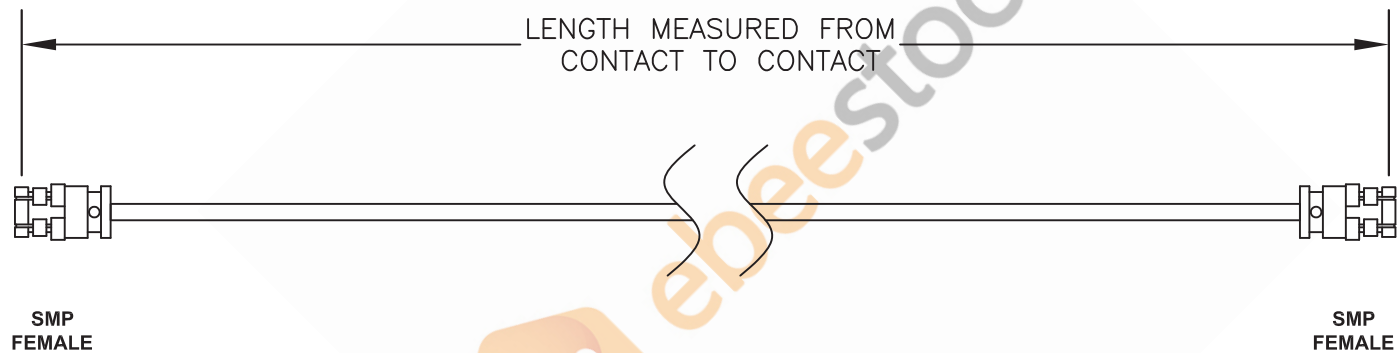

SMP Female to SMP Female Cable 60 Inch Length Using PE-SR405FL Coax

Standard Lengths	
-12	12"
-24	24"
-36	36"
-48	48"
-60	60"
-XXX	Custom Length in Inches

8TH FLOOR, BUILDING 1, YONGFU SCIENCE AND TECHNOLOGY CENTER INDUSTRIAL PARK, NANZHA DISTRICT 5, HUMEN, 523900, DONGGUAN, GUANGDONG, CHINA

WEBSITE: www.ebeestock.com
 EMAIL: sales@ebeestock.com

DWG TITLE

ET32233

NOTES:

1. UNLESS OTHERWISE SPECIFIED ALL DIMENSIONS ARE NOMINAL.
2. ALL SPECIFICATIONS ARE SUBJECT TO CHANGE WITHOUT NOTICE AT ANY TIME.
3. DIMENSIONS ARE IN INCHES [mm].
4. LENGTH TOLERANCE IS $\pm 1.5\%$ OR $3/8"$, WHICHEVER IS GREATER.

REV. A

FSCM NO. 53919

CAD FILE 020808

SCALE N/A

SIZE A

127