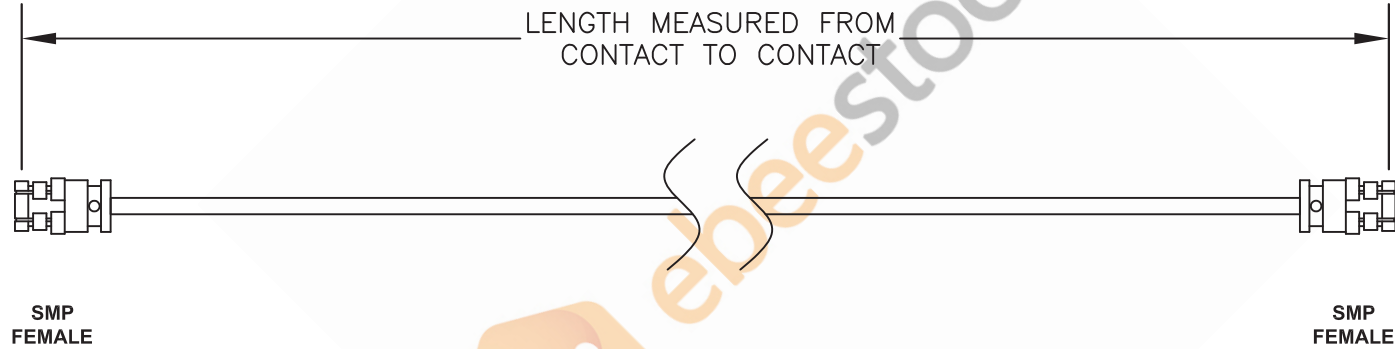

SMP Female to SMP Female Cable 72 Inch Length Using Coax

Standard Lengths

-12	12"
-24	24"
-36	36"
-48	48"
-60	60"
-XXX	Custom Length in Inches

8TH FLOOR, BUILDING 1, YONGFU SCIENCE AND TECHNOLOGY
CENTER INDUSTRIAL PARK, NANZHA DISTRICT 5,
HUMEN, 523900, DONGGUAN, GUANGDONG, CHINA

ebeestock

WEBSITE: www.ebeestock.com
EMAIL: sales@ebeestock.com

DWG TITLE

ET32234

NOTES:

1. UNLESS OTHERWISE SPECIFIED ALL DIMENSIONS ARE NOMINAL.
2. ALL SPECIFICATIONS ARE SUBJECT TO CHANGE WITHOUT NOTICE AT ANY TIME.
3. DIMENSIONS ARE IN INCHES [mm].
4. LENGTH TOLERANCE IS $\pm 1.5\%$ OR $3/8"$, WHICHEVER IS GREATER.

REV. A

FSCM NO. 53919

CAD FILE 020808

SCALE N/A

SIZE A

127