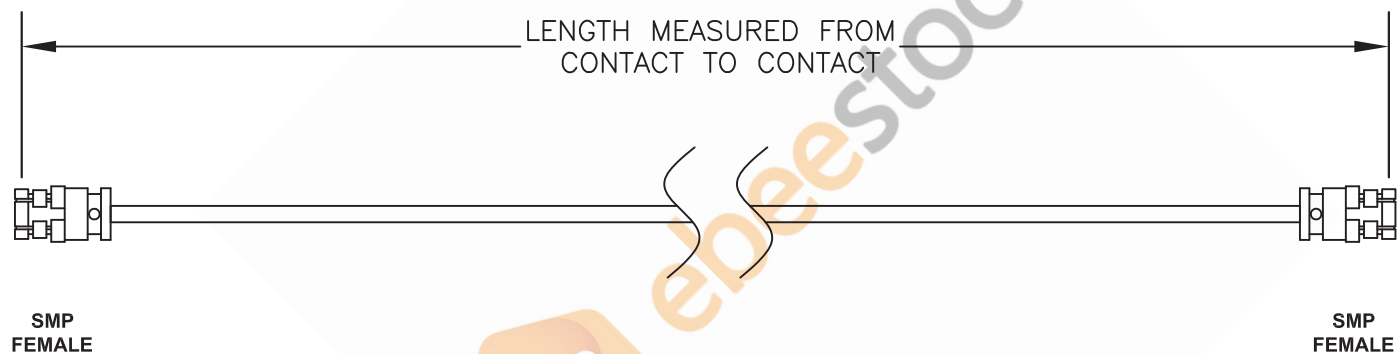

SMP Female to SMP Female Cable 12 Inch Length Using Coax, RoHS

Standard Lengths	
-12	12"
-24	24"
-36	36"
-48	48"
-60	60"
-XXX	Custom Length in Inches

8TH FLOOR, BUILDING 1, YONGFU SCIENCE AND TECHNOLOGY
CENTER INDUSTRIAL PARK, NANZHA DISTRICT 5,
HUMEN, 523900, DONGGUAN, GUANGDONG, CHINA

WEBSITE: www.ebeestock.com
EMAIL: sales@ebeestock.com

DWG TITLE

ET32235

NOTES:

1. UNLESS OTHERWISE SPECIFIED ALL DIMENSIONS ARE NOMINAL.
2. ALL SPECIFICATIONS ARE SUBJECT TO CHANGE WITHOUT NOTICE AT ANY TIME.
3. DIMENSIONS ARE IN INCHES [mm].
4. LENGTH TOLERANCE IS $\pm 1.5\%$ OR $3/8"$, WHICHEVER IS GREATER.

REV. A

FSCM NO. 53919

CAD FILE 020808

SCALE N/A

SIZE A

127