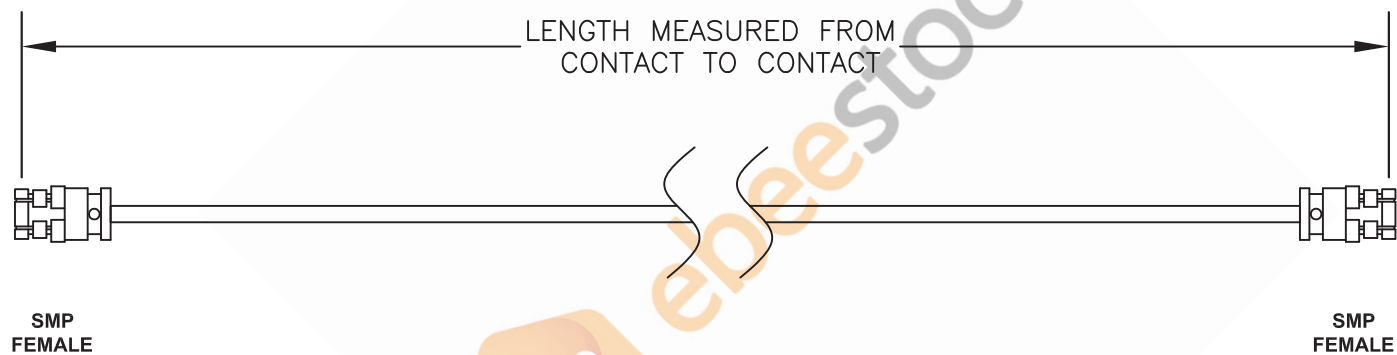

# SMP Female to SMP Female Cable 24 Inch Length Using Coax, RoHS

Standard Lengths	
-12	12"
-24	24"
-36	36"
-48	48"
-60	60"
-XXX	Custom Length in Inches

8TH FLOOR, BUILDING 1, YONGFU SCIENCE AND TECHNOLOGY  
CENTER INDUSTRIAL PARK, NANZHA DISTRICT 5,  
HUMEN, 523900, DONGGUAN, GUANGDONG, CHINA

WEBSITE: [www.ebeestock.com](http://www.ebeestock.com)  
EMAIL: [sales@ebeestock.com](mailto:sales@ebeestock.com)

DWG TITLE

**ET32236**

NOTES:

1. UNLESS OTHERWISE SPECIFIED ALL DIMENSIONS ARE NOMINAL.
2. ALL SPECIFICATIONS ARE SUBJECT TO CHANGE WITHOUT NOTICE AT ANY TIME.
3. DIMENSIONS ARE IN INCHES [mm].
4. LENGTH TOLERANCE IS  $\pm 1.5\%$  OR  $3/8"$ , WHICHEVER IS GREATER.

REV. A

FSCM NO. 53919

CAD FILE 020808

SCALE N/A

SIZE A

127