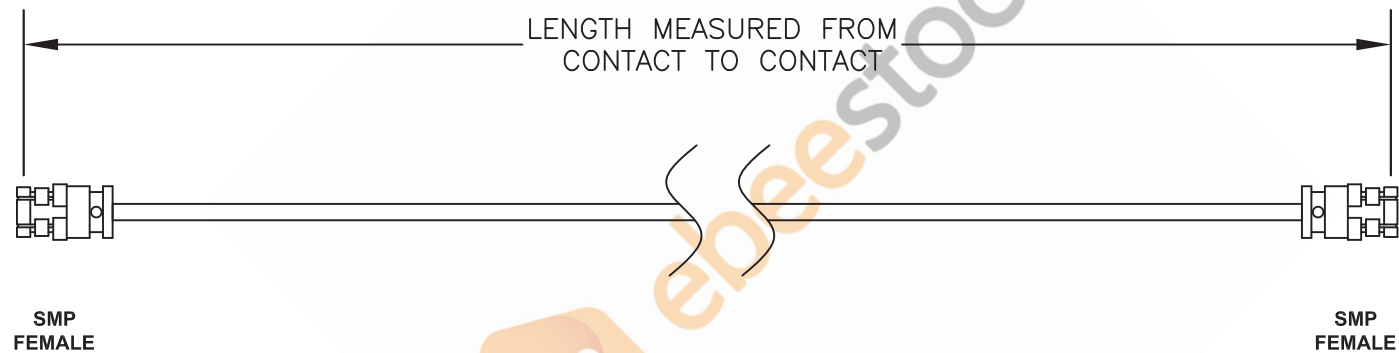

SMP Female to SMP Female Cable 36 Inch Length Using Coax, RoHS

Standard Lengths	
-12	12"
-24	24"
-36	36"
-48	48"
-60	60"
-XXX	Custom Length in Inches

8TH FLOOR, BUILDING 1, YONGFU SCIENCE AND TECHNOLOGY  
 CENTER INDUSTRIAL PARK, NANZHA DISTRICT 5,  
 HUMEN, 523900, DONGGUAN, GUANGDONG, CHINA

WEBSITE: [www.ebeestock.com](http://www.ebeestock.com)  
 EMAIL: [sales@ebeestock.com](mailto:sales@ebeestock.com)

DWG TITLE

**ET32237**

NOTES:

1. UNLESS OTHERWISE SPECIFIED ALL DIMENSIONS ARE NOMINAL.
2. ALL SPECIFICATIONS ARE SUBJECT TO CHANGE WITHOUT NOTICE AT ANY TIME.
3. DIMENSIONS ARE IN INCHES [mm].
4. LENGTH TOLERANCE IS  $\pm 1.5\%$  OR  $3/8"$ , WHICHEVER IS GREATER.

REV. A

FSCM NO. 53919

CAD FILE 020808

SCALE N/A

SIZE A

127