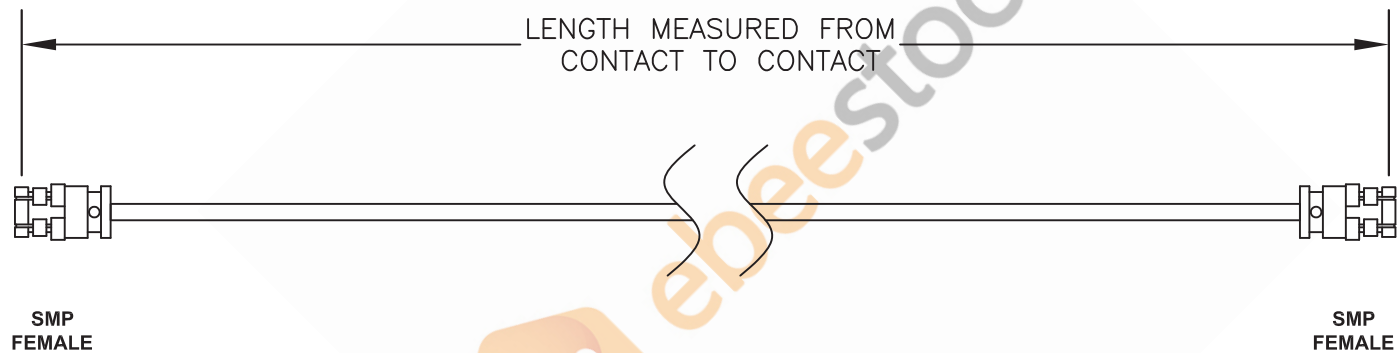

SMP Female to SMP Female Cable 48 Inch Length Using Coax, RoHS

Standard Lengths	
-12	12"
-24	24"
-36	36"
-48	48"
-60	60"
-XXX	Custom Length in Inches

8TH FLOOR, BUILDING 1, YONGFU SCIENCE AND TECHNOLOGY
CENTER INDUSTRIAL PARK, NANZHA DISTRICT 5,
HUMEN, 523900, DONGGUAN, GUANGDONG, CHINA

WEBSITE: www.ebeestock.com
EMAIL: sales@ebeestock.com

DWG TITLE

ET32238

NOTES:

1. UNLESS OTHERWISE SPECIFIED ALL DIMENSIONS ARE NOMINAL.
2. ALL SPECIFICATIONS ARE SUBJECT TO CHANGE WITHOUT NOTICE AT ANY TIME.
3. DIMENSIONS ARE IN INCHES [mm].
4. LENGTH TOLERANCE IS $\pm 1.5\%$ OR $3/8"$, WHICHEVER IS GREATER.

REV. A

FSCM NO. 53919

CAD FILE 020808

SCALE N/A

SIZE A

127