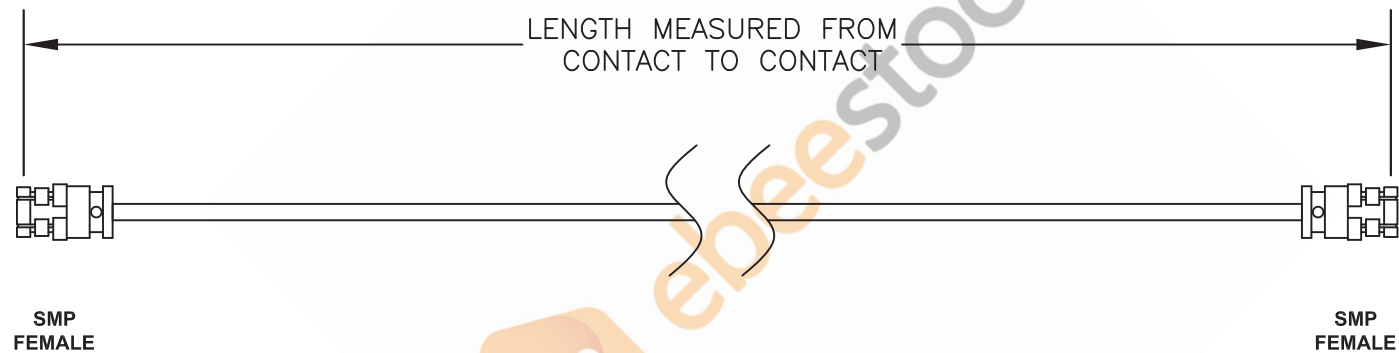

SMP Female to SMP Female Cable 60 Inch Length Using Coax, RoHS

Standard Lengths	
-12	12"
-24	24"
-36	36"
-48	48"
-60	60"
-XXX	Custom Length in Inches

8TH FLOOR, BUILDING 1, YONGFU SCIENCE AND TECHNOLOGY
 CENTER INDUSTRIAL PARK, NANZHA DISTRICT 5,
 HUMEN, 523900, DONGGUAN, GUANGDONG, CHINA

WEBSITE: www.ebeestock.com
 EMAIL: sales@ebeestock.com

DWG TITLE

ET32239

NOTES:

1. UNLESS OTHERWISE SPECIFIED ALL DIMENSIONS ARE NOMINAL.
2. ALL SPECIFICATIONS ARE SUBJECT TO CHANGE WITHOUT NOTICE AT ANY TIME.
3. DIMENSIONS ARE IN INCHES [mm].
4. LENGTH TOLERANCE IS $\pm 1.5\%$ OR $3/8"$, WHICHEVER IS GREATER.

REV. A

FSCM NO. 53919

CAD FILE 020808

SCALE N/A

SIZE A

127