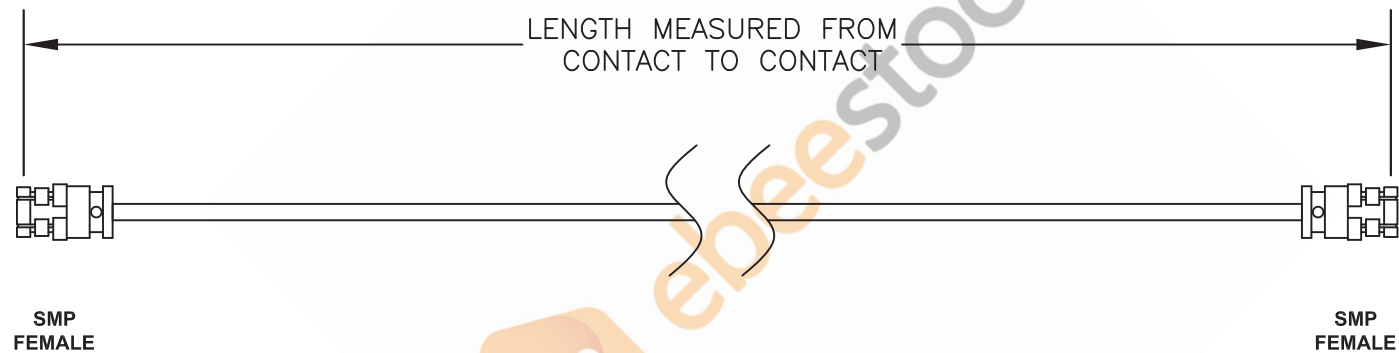

SMP Female to SMP Female Cable 72 Inch Length Using Coax, RoHS

Standard Lengths	
-12	12"
-24	24"
-36	36"
-48	48"
-60	60"
-XXX	Custom Length in Inches

8TH FLOOR, BUILDING 1, YONGFU SCIENCE AND TECHNOLOGY  
CENTER INDUSTRIAL PARK, NANZHA DISTRICT 5,  
HUMEN, 523900, DONGGUAN, GUANGDONG, CHINA

WEBSITE: [www.ebeestock.com](http://www.ebeestock.com)  
EMAIL: [sales@ebeestock.com](mailto:sales@ebeestock.com)

DWG TITLE

**ET32240**

NOTES:

1. UNLESS OTHERWISE SPECIFIED ALL DIMENSIONS ARE NOMINAL.
2. ALL SPECIFICATIONS ARE SUBJECT TO CHANGE WITHOUT NOTICE AT ANY TIME.
3. DIMENSIONS ARE IN INCHES [mm].
4. LENGTH TOLERANCE IS  $\pm 1.5\%$  OR  $3/8"$ , WHICHEVER IS GREATER.

REV. A

FSCM NO. 53919

CAD FILE 020808

SCALE N/A

SIZE A

127