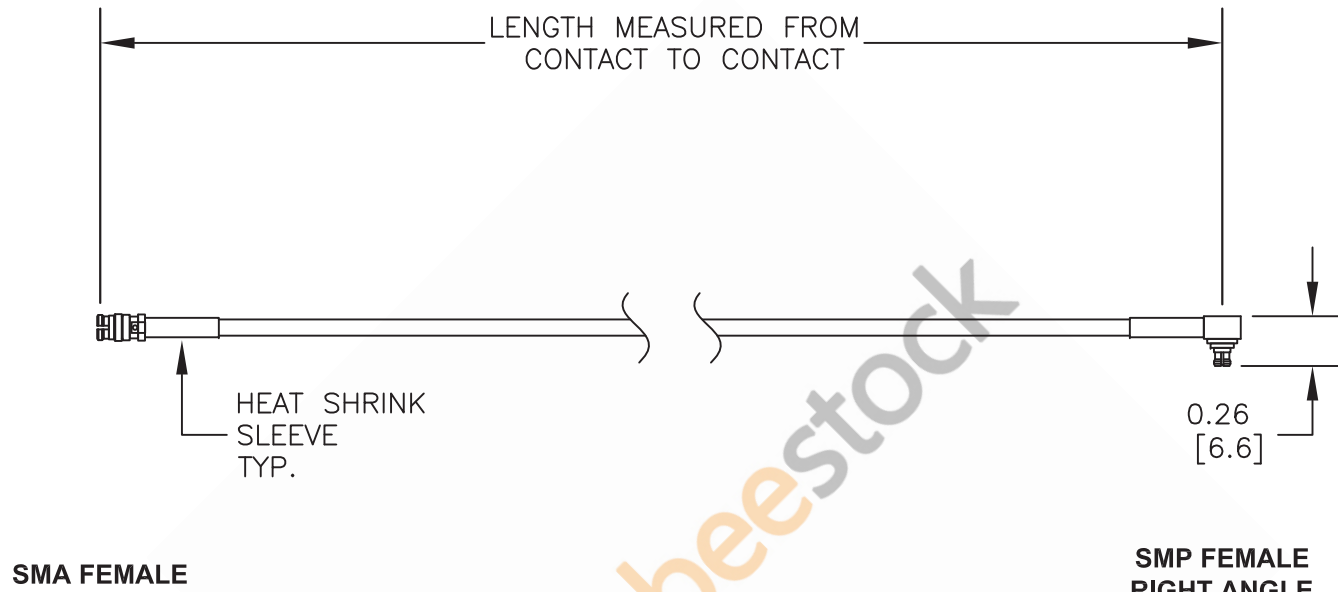

SMP Female to SMP Female Right Angle Cable 6 Inch Length Using Coax

8TH FLOOR, BUILDING 1, YONGFU SCIENCE AND TECHNOLOGY  
CENTER INDUSTRIAL PARK, NANZHA DISTRICT 5,  
HUMEN, 523900, DONGGUAN, GUANGDONG, CHINA

ebeestock

WEBSITE: [www.ebeestock.com](http://www.ebeestock.com)  
EMAIL: [sales@ebeestock.com](mailto:sales@ebeestock.com)

DWG TITLE

**ET32289**

NOTES:

1. UNLESS OTHERWISE SPECIFIED ALL DIMENSIONS ARE NOMINAL.
2. ALL SPECIFICATIONS ARE SUBJECT TO CHANGE WITHOUT NOTICE AT ANY TIME.
3. DIMENSIONS ARE IN INCHES [mm].
4. LENGTH TOLERANCE IS  $\pm 1.5\%$  OR  $3/8"$ , WHICHEVER IS GREATER.

FSCM NO. 53919

CAD FILE 091813

SCALE N/A

SIZE A

2233