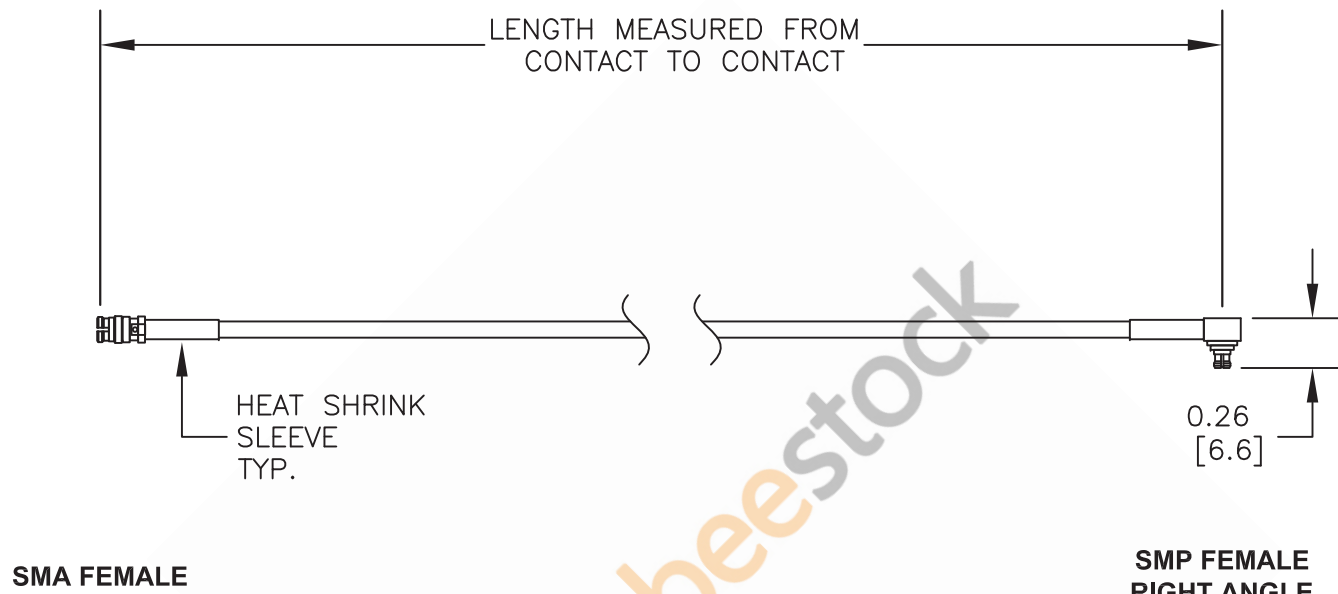

SMP Female to SMP Female Right Angle Cable 9 Inch Length Using Coax

ebeestock

8TH FLOOR, BUILDING 1, YONGFU SCIENCE AND TECHNOLOGY
CENTER INDUSTRIAL PARK, NANZHA DISTRICT 5,
HUMEN, 523900, DONGGUAN, GUANGDONG, CHINA

ebeestock

WEBSITE: www.ebeestock.com
EMAIL: sales@ebeestock.com

ET32290

- NOTES.
1. UNLESS OTHERWISE SPECIFIED ALL DIMENSIONS ARE NOMINAL.
 2. ALL SPECIFICATIONS ARE SUBJECT TO CHANGE WITHOUT NOTICE AT ANY TIME.
 3. DIMENSIONS ARE IN INCHES [mm].
 4. LENGTH TOLERANCE IS $\pm 1.5\%$ OR $3/8"$, WHICHEVER IS GREATER.

FSCM NO. 53919

CAD FILE 091813

SCALE N/A

SIZE A

2233