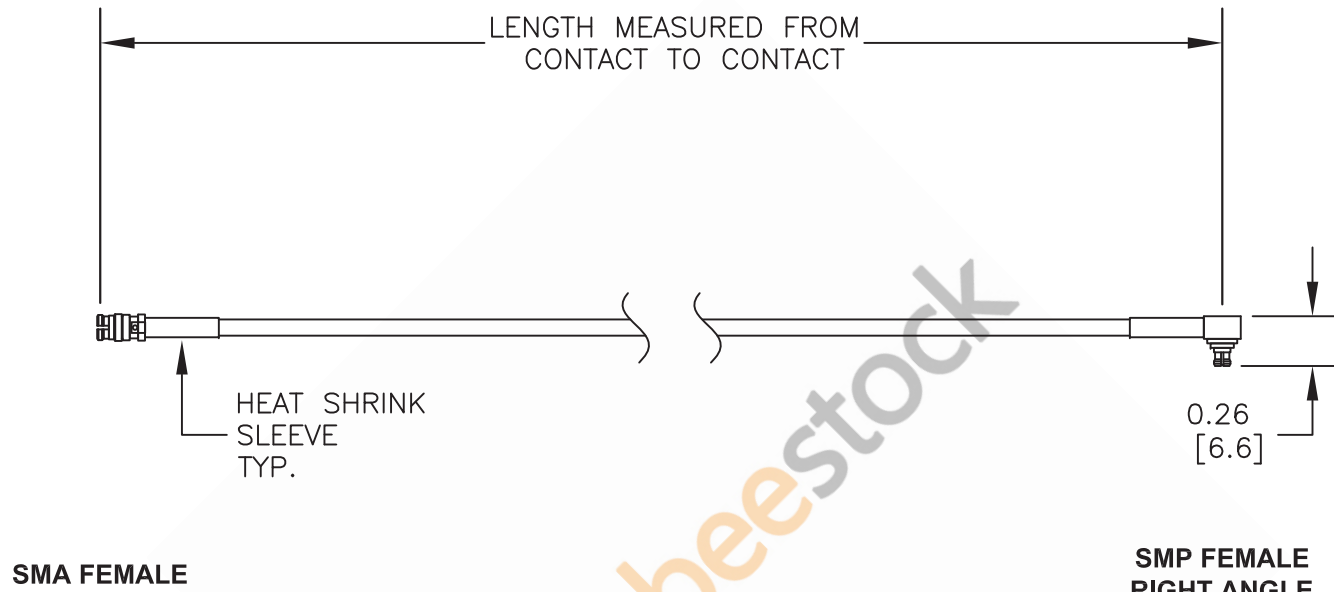

SMP Female to SMP Female Right Angle Cable 24 Inch Length Using Coax

DWG TITLE

ET32293

NOTES.

1. UNLESS OTHERWISE SPECIFIED ALL DIMENSIONS ARE NOMINAL.
2. ALL SPECIFICATIONS ARE SUBJECT TO CHANGE WITHOUT NOTICE AT ANY TIME.
3. DIMENSIONS ARE IN INCHES [mm].
4. LENGTH TOLERANCE IS $\pm 1.5\%$ OR $3/8"$, WHICHEVER IS GREATER.