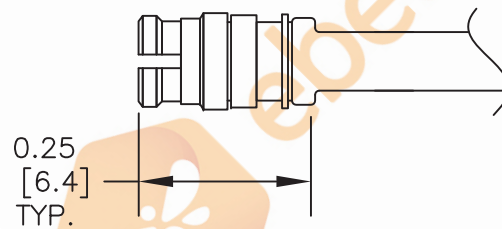

SMP Female to SMP Female Cable 12 Inch Length Using Coax

View A

8TH FLOOR, BUILDING 1, YONGFU SCIENCE AND TECHNOLOGY
CENTER INDUSTRIAL PARK, NANZHA DISTRICT 5,
HUMEN, 523900, DONGGUAN, GUANGDONG, CHINA

WEBSITE: www.ebeestock.com
EMAIL: sales@ebeestock.com

DWG TITLE

ET32294

NOTES:

1. UNLESS OTHERWISE SPECIFIED ALL DIMENSIONS ARE NOMINAL.
2. ALL SPECIFICATIONS ARE SUBJECT TO CHANGE WITHOUT NOTICE AT ANY TIME.
3. DIMENSIONS ARE IN INCHES [mm].
4. LENGTH TOLERANCE IS $\pm 1.5\%$ OR $3/8"$, WHICHEVER IS GREATER.