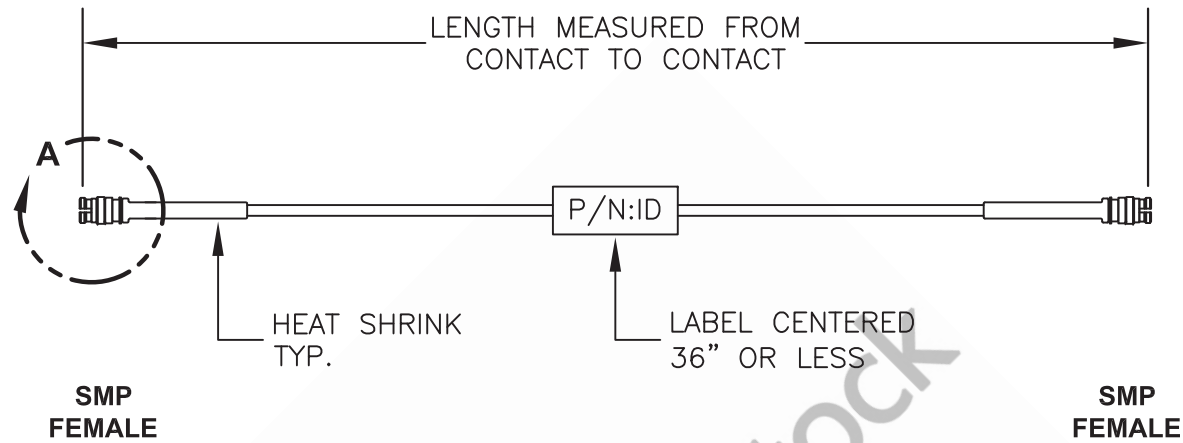

SMP Female to SMP Female Cable 12 Inch Length Using Coax

View A

8TH FLOOR, BUILDING 1, YONGFU SCIENCE AND TECHNOLOGY
CENTER INDUSTRIAL PARK, NANZHA DISTRICT 5,
HUMEN, 523900, DONGGUAN, GUANGDONG, CHINA

WEBSITE: www.ebeestock.com
EMAIL: sales@ebeestock.com

DWG TITLE

ET32294

NOTES:

1. UNLESS OTHERWISE SPECIFIED ALL DIMENSIONS ARE NOMINAL.
2. ALL SPECIFICATIONS ARE SUBJECT TO CHANGE WITHOUT NOTICE AT ANY TIME.
3. DIMENSIONS ARE IN INCHES [mm].
4. LENGTH TOLERANCE IS $\pm 1.5\%$ OR $3/8"$, WHICHEVER IS GREATER.