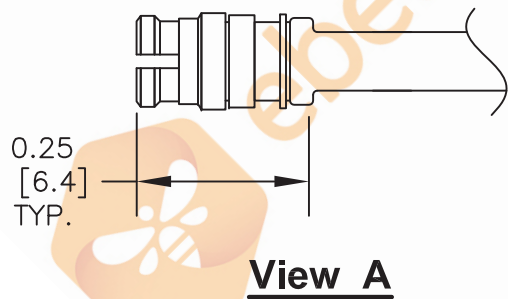

SMP Female to SMP Female Cable 24 Inch Length Using Coax

8TH FLOOR, BUILDING 1, YONGFU SCIENCE AND TECHNOLOGY CENTER INDUSTRIAL PARK, NANZHA DISTRICT 5, HUMEN, 523900, DONGGUAN, GUANGDONG, CHINA

WEBSITE: www.ebeestock.com
EMAIL: sales@ebeestock.com

DWG TITLE

ET32295

NOTES:

1. UNLESS OTHERWISE SPECIFIED ALL DIMENSIONS ARE NOMINAL.
2. ALL SPECIFICATIONS ARE SUBJECT TO CHANGE WITHOUT NOTICE AT ANY TIME.
3. DIMENSIONS ARE IN INCHES [mm].
4. LENGTH TOLERANCE IS $\pm 1.5\%$ OR $3/8"$, WHICHEVER IS GREATER.