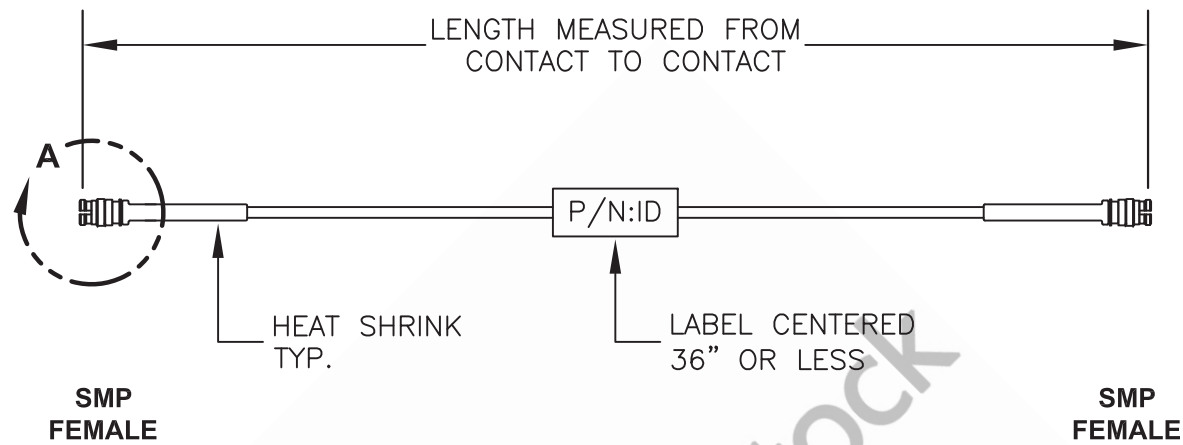

SMP Female to SMP Female Cable 24 Inch Length Using Coax

8TH FLOOR, BUILDING 1, YONGFU SCIENCE AND TECHNOLOGY CENTER INDUSTRIAL PARK, NANZHA DISTRICT 5, HUMEN, 523900, DONGGUAN, GUANGDONG, CHINA

WEBSITE: www.ebeestock.com
EMAIL: sales@ebeestock.com

DWG TITLE

ET32295

NOTES:

1. UNLESS OTHERWISE SPECIFIED ALL DIMENSIONS ARE NOMINAL.
2. ALL SPECIFICATIONS ARE SUBJECT TO CHANGE WITHOUT NOTICE AT ANY TIME.
3. DIMENSIONS ARE IN INCHES [mm].
4. LENGTH TOLERANCE IS $\pm 1.5\%$ OR $3/8"$, WHICHEVER IS GREATER.