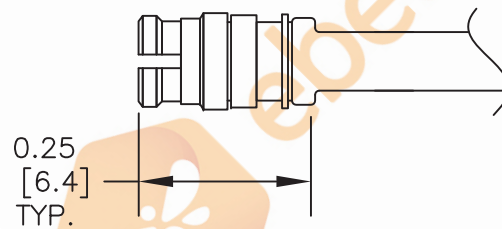

SMP Female to SMP Female Cable 36 Inch Length Using Coax

**View A**

8TH FLOOR, BUILDING 1, YONGFU SCIENCE AND TECHNOLOGY CENTER INDUSTRIAL PARK, NANZHA DISTRICT 5, HUMEN, 523900, DONGGUAN, GUANGDONG, CHINA

WEBSITE: [www.ebeestock.com](http://www.ebeestock.com)  
EMAIL: [sales@ebeestock.com](mailto:sales@ebeestock.com)

DWG TITLE

**ET32296**

NOTES:

1. UNLESS OTHERWISE SPECIFIED ALL DIMENSIONS ARE NOMINAL.
2. ALL SPECIFICATIONS ARE SUBJECT TO CHANGE WITHOUT NOTICE AT ANY TIME.
3. DIMENSIONS ARE IN INCHES [mm].
4. LENGTH TOLERANCE IS  $\pm 1.5\%$  OR  $3/8"$ , WHICHEVER IS GREATER.