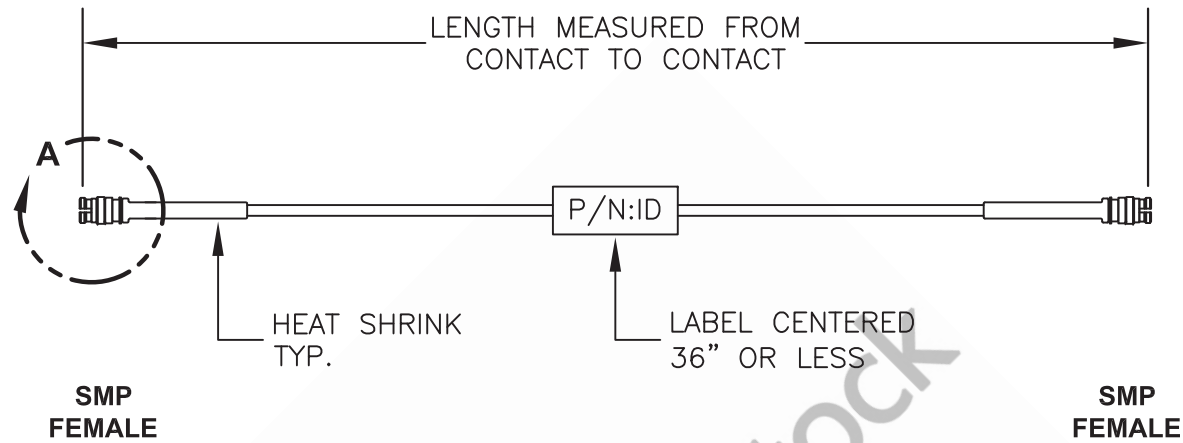

SMP Female to SMP Female Cable 36 Inch Length Using Coax

**View A**

8TH FLOOR, BUILDING 1, YONGFU SCIENCE AND TECHNOLOGY CENTER INDUSTRIAL PARK, NANZHA DISTRICT 5, HUMEN, 523900, DONGGUAN, GUANGDONG, CHINA

WEBSITE: [www.ebeestock.com](http://www.ebeestock.com)  
EMAIL: [sales@ebeestock.com](mailto:sales@ebeestock.com)

DWG TITLE

**ET32296**

NOTES:

1. UNLESS OTHERWISE SPECIFIED ALL DIMENSIONS ARE NOMINAL.
2. ALL SPECIFICATIONS ARE SUBJECT TO CHANGE WITHOUT NOTICE AT ANY TIME.
3. DIMENSIONS ARE IN INCHES [mm].
4. LENGTH TOLERANCE IS  $\pm 1.5\%$  OR  $3/8"$ , WHICHEVER IS GREATER.