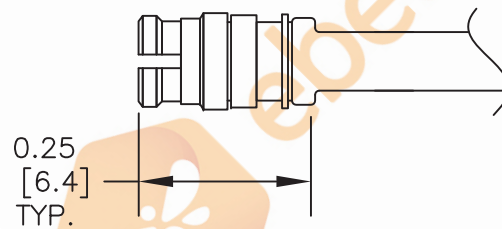

SMP Female to SMP Female Cable 48 Inch Length Using Coax

**View A**

8TH FLOOR, BUILDING 1, YONGFU SCIENCE AND TECHNOLOGY  
 CENTER INDUSTRIAL PARK, NANZHA DISTRICT 5,  
 HUMEN, 523900, DONGGUAN, GUANGDONG, CHINA

**ebeestock**

WEBSITE: [www.ebeestock.com](http://www.ebeestock.com)  
 EMAIL: [sales@ebeestock.com](mailto:sales@ebeestock.com)

DWG TITLE

**ET32297**

NOTES.

1. UNLESS OTHERWISE SPECIFIED ALL DIMENSIONS ARE NOMINAL.
2. ALL SPECIFICATIONS ARE SUBJECT TO CHANGE WITHOUT NOTICE AT ANY TIME.
3. DIMENSIONS ARE IN INCHES [mm].
4. LENGTH TOLERANCE IS  $\pm 1.5\%$  OR  $3/8"$ , WHICHEVER IS GREATER.