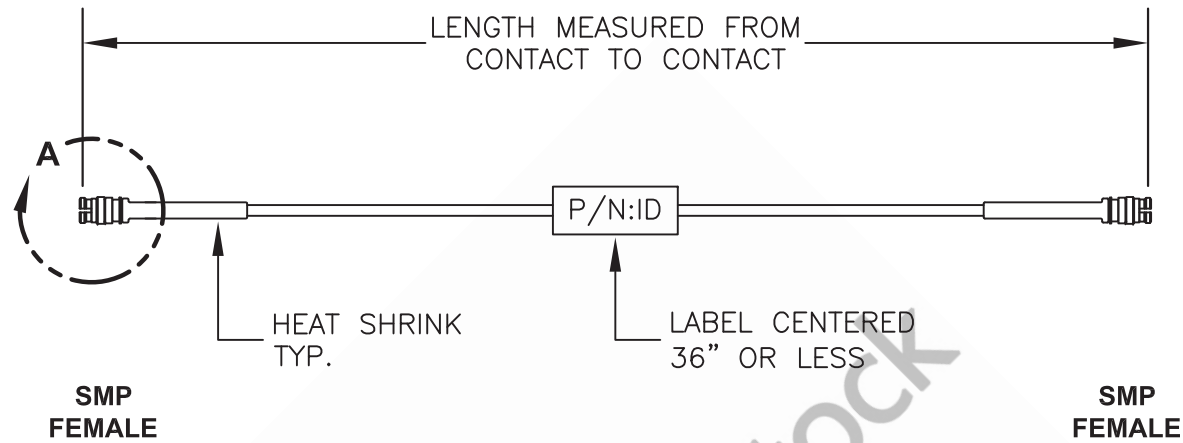

SMP Female to SMP Female Cable 48 Inch Length Using Coax

**View A**

8TH FLOOR, BUILDING 1, YONGFU SCIENCE AND TECHNOLOGY  
 CENTER INDUSTRIAL PARK, NANZHA DISTRICT 5,  
 HUMEN, 523900, DONGGUAN, GUANGDONG, CHINA

**ebeestock**

WEBSITE: [www.ebeestock.com](http://www.ebeestock.com)  
 EMAIL: [sales@ebeestock.com](mailto:sales@ebeestock.com)

DWG TITLE

**ET32297**

NOTES.

1. UNLESS OTHERWISE SPECIFIED ALL DIMENSIONS ARE NOMINAL.
2. ALL SPECIFICATIONS ARE SUBJECT TO CHANGE WITHOUT NOTICE AT ANY TIME.
3. DIMENSIONS ARE IN INCHES [mm].
4. LENGTH TOLERANCE IS  $\pm 1.5\%$  OR  $3/8"$ , WHICHEVER IS GREATER.