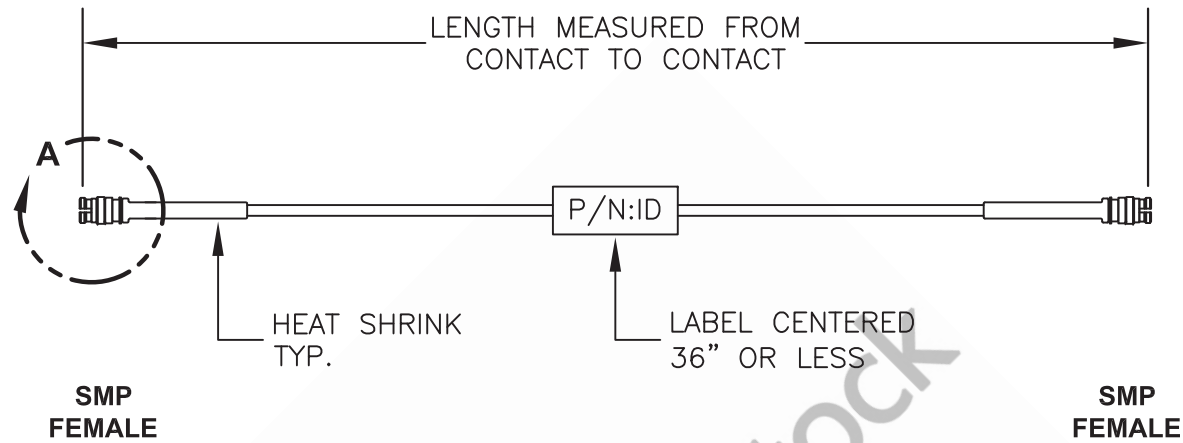

SMP Female to SMP Female Cable 60 Inch Length Using Coax

**View A**

8TH FLOOR, BUILDING 1, YONGFU SCIENCE AND TECHNOLOGY  
CENTER INDUSTRIAL PARK, NANZHA DISTRICT 5,  
HUMEN, 523900, DONGGUAN, GUANGDONG, CHINA

WEBSITE: [www.ebeestock.com](http://www.ebeestock.com)  
EMAIL: [sales@ebeestock.com](mailto:sales@ebeestock.com)

DWG TITLE

**ET32298**

NOTES:

1. UNLESS OTHERWISE SPECIFIED ALL DIMENSIONS ARE NOMINAL.
2. ALL SPECIFICATIONS ARE SUBJECT TO CHANGE WITHOUT NOTICE AT ANY TIME.
3. DIMENSIONS ARE IN INCHES [mm].
4. LENGTH TOLERANCE IS  $\pm 1.5\%$  OR  $3/8"$ , WHICHEVER IS GREATER.