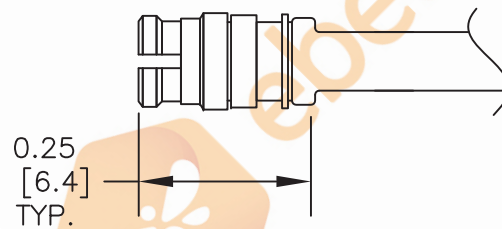

SMP Female to SMP Female Cable 60 Inch Length Using Coax

**View A**

8TH FLOOR, BUILDING 1, YONGFU SCIENCE AND TECHNOLOGY  
CENTER INDUSTRIAL PARK, NANZHA DISTRICT 5,  
HUMEN, 523900, DONGGUAN, GUANGDONG, CHINA

WEBSITE: [www.ebeestock.com](http://www.ebeestock.com)  
EMAIL: [sales@ebeestock.com](mailto:sales@ebeestock.com)

DWG TITLE

**ET32298**

NOTES:

1. UNLESS OTHERWISE SPECIFIED ALL DIMENSIONS ARE NOMINAL.
2. ALL SPECIFICATIONS ARE SUBJECT TO CHANGE WITHOUT NOTICE AT ANY TIME.
3. DIMENSIONS ARE IN INCHES [mm].
4. LENGTH TOLERANCE IS  $\pm 1.5\%$  OR  $3/8"$ , WHICHEVER IS GREATER.