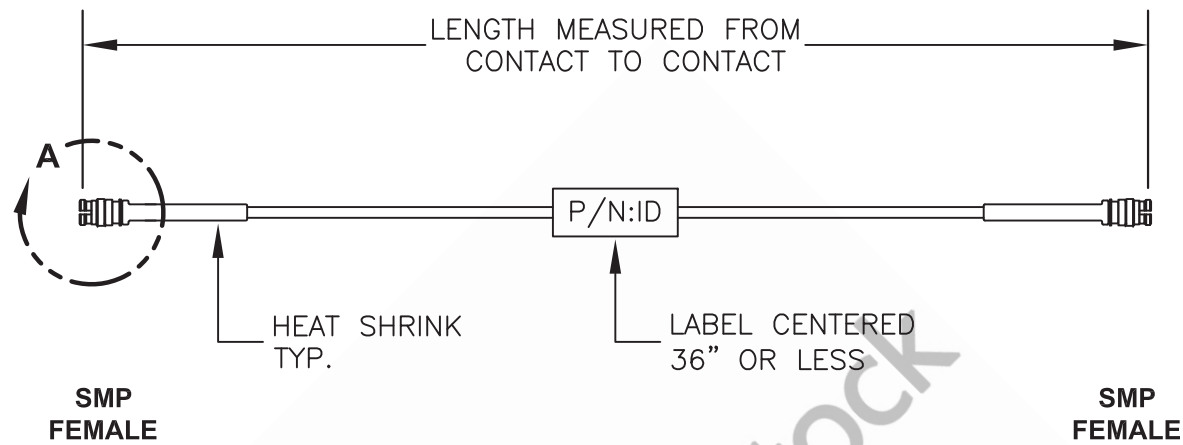

SMP Female to SMP Female Cable 100 CM Length Using Coax

8TH FLOOR, BUILDING 1, YONGFU SCIENCE AND TECHNOLOGY
 CENTER INDUSTRIAL PARK, NANZHA DISTRICT 5,
 HUMEN, 523900, DONGGUAN, GUANGDONG, CHINA

WEBSITE: www.ebeestock.com
 EMAIL: sales@ebeestock.com

DWG TITLE

ET32300

NOTES:

1. UNLESS OTHERWISE SPECIFIED ALL DIMENSIONS ARE NOMINAL.
2. ALL SPECIFICATIONS ARE SUBJECT TO CHANGE WITHOUT NOTICE AT ANY TIME.
3. DIMENSIONS ARE IN INCHES [mm].
4. LENGTH TOLERANCE IS $\pm 1.5\%$ OR $3/8"$, WHICHEVER IS GREATER.