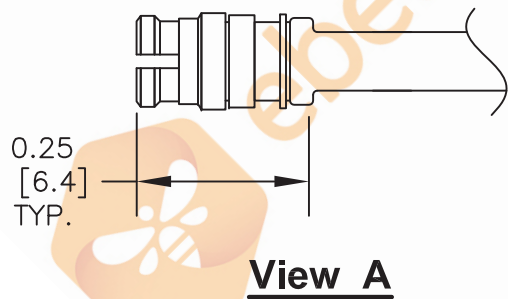

SMP Female to SMP Female Cable 100 CM Length Using Coax

8TH FLOOR, BUILDING 1, YONGFU SCIENCE AND TECHNOLOGY
 CENTER INDUSTRIAL PARK, NANZHA DISTRICT 5,
 HUMEN, 523900, DONGGUAN, GUANGDONG, CHINA

WEBSITE: www.ebeestock.com
 EMAIL: sales@ebeestock.com

DWG TITLE

ET32300

NOTES:

1. UNLESS OTHERWISE SPECIFIED ALL DIMENSIONS ARE NOMINAL.
2. ALL SPECIFICATIONS ARE SUBJECT TO CHANGE WITHOUT NOTICE AT ANY TIME.
3. DIMENSIONS ARE IN INCHES [mm].
4. LENGTH TOLERANCE IS $\pm 1.5\%$ OR $3/8"$, WHICHEVER IS GREATER.