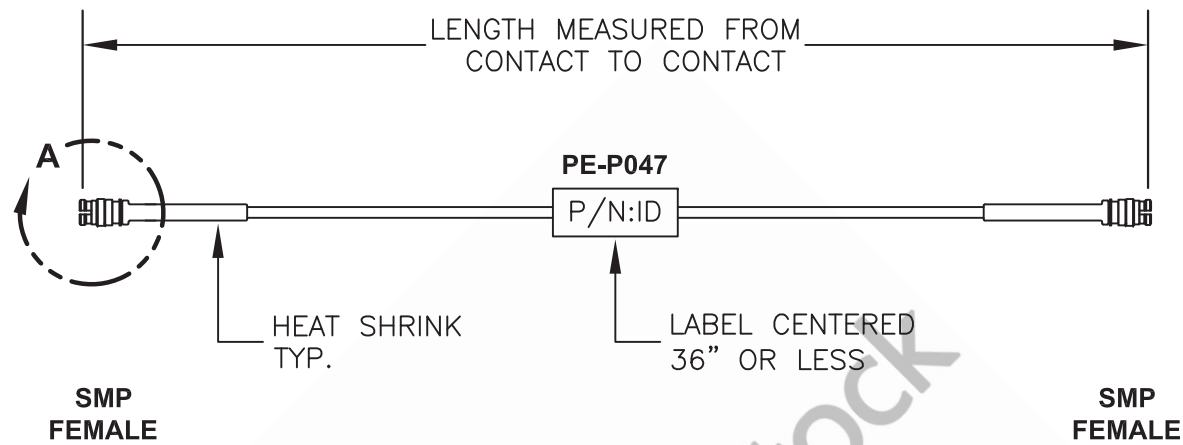

SMP Female to SMP Female Cable 150 CM Length Using Coax

8TH FLOOR, BUILDING 1, YONGFU SCIENCE AND TECHNOLOGY CENTER INDUSTRIAL PARK, NANZHA DISTRICT 5, HUMEN, 523900, DONGGUAN, GUANGDONG, CHINA

WEBSITE: [www.ebeestock.com](http://www.ebeestock.com)  
EMAIL: [sales@ebeestock.com](mailto:sales@ebeestock.com)

DWG TITLE

**ET32301**

NOTES:

1. UNLESS OTHERWISE SPECIFIED ALL DIMENSIONS ARE NOMINAL.
2. ALL SPECIFICATIONS ARE SUBJECT TO CHANGE WITHOUT NOTICE AT ANY TIME.
3. DIMENSIONS ARE IN INCHES [mm].
4. LENGTH TOLERANCE IS  $\pm 1.5\%$  OR  $3/8"$ , WHICHEVER IS GREATER.