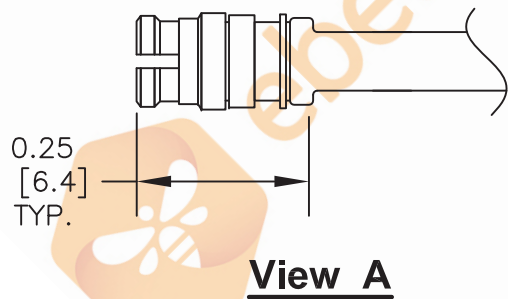

SMP Female to SMP Female Cable 150 CM Length Using Coax

8TH FLOOR, BUILDING 1, YONGFU SCIENCE AND TECHNOLOGY CENTER INDUSTRIAL PARK, NANZHA DISTRICT 5, HUMEN, 523900, DONGGUAN, GUANGDONG, CHINA

WEBSITE: [www.ebeestock.com](http://www.ebeestock.com)  
EMAIL: [sales@ebeestock.com](mailto:sales@ebeestock.com)

DWG TITLE

**ET32301**

NOTES:

1. UNLESS OTHERWISE SPECIFIED ALL DIMENSIONS ARE NOMINAL.
2. ALL SPECIFICATIONS ARE SUBJECT TO CHANGE WITHOUT NOTICE AT ANY TIME.
3. DIMENSIONS ARE IN INCHES [mm].
4. LENGTH TOLERANCE IS  $\pm 1.5\%$  OR  $3/8"$ , WHICHEVER IS GREATER.