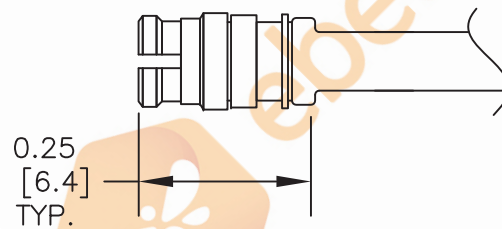

SMP Female to SMP Female Cable 200 CM Length Using Coax

**View A**

8TH FLOOR, BUILDING 1, YONGFU SCIENCE AND TECHNOLOGY  
CENTER INDUSTRIAL PARK, NANZHA DISTRICT 5,  
HUMEN, 523900, DONGGUAN, GUANGDONG, CHINA

**ebeestock**

WEBSITE: [www.ebeestock.com](http://www.ebeestock.com)  
EMAIL: [sales@ebeestock.com](mailto:sales@ebeestock.com)

DWG TITLE

**ET32302**

NOTES:

1. UNLESS OTHERWISE SPECIFIED ALL DIMENSIONS ARE NOMINAL.
2. ALL SPECIFICATIONS ARE SUBJECT TO CHANGE WITHOUT NOTICE AT ANY TIME.
3. DIMENSIONS ARE IN INCHES [mm].
4. LENGTH TOLERANCE IS  $\pm 1.5\%$  OR  $3/8"$ , WHICHEVER IS GREATER.