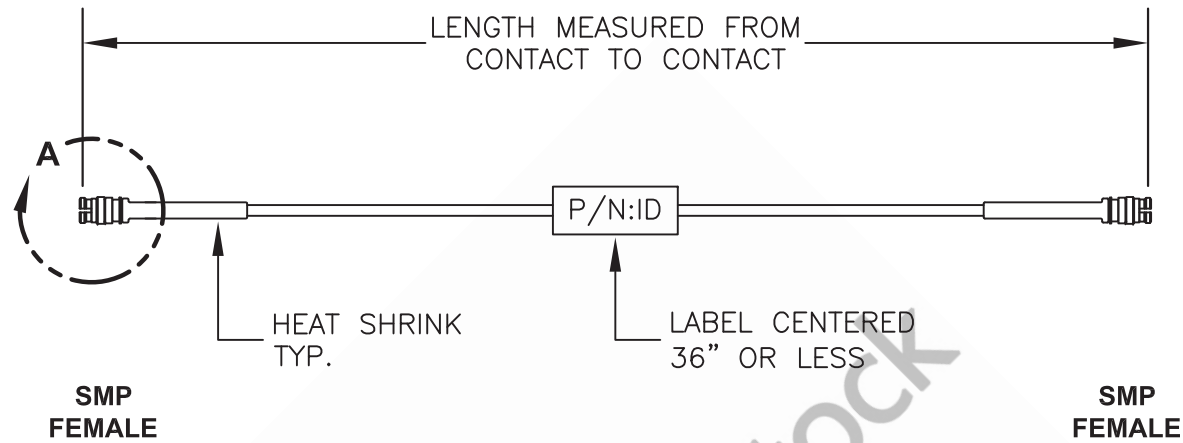

SMP Female to SMP Female Cable 200 CM Length Using Coax

**View A**

8TH FLOOR, BUILDING 1, YONGFU SCIENCE AND TECHNOLOGY  
CENTER INDUSTRIAL PARK, NANZHA DISTRICT 5,  
HUMEN, 523900, DONGGUAN, GUANGDONG, CHINA

**ebeestock**

WEBSITE: [www.ebeestock.com](http://www.ebeestock.com)  
EMAIL: [sales@ebeestock.com](mailto:sales@ebeestock.com)

DWG TITLE

**ET32302**

NOTES:

1. UNLESS OTHERWISE SPECIFIED ALL DIMENSIONS ARE NOMINAL.
2. ALL SPECIFICATIONS ARE SUBJECT TO CHANGE WITHOUT NOTICE AT ANY TIME.
3. DIMENSIONS ARE IN INCHES [mm].
4. LENGTH TOLERANCE IS  $\pm 1.5\%$  OR  $3/8"$ , WHICHEVER IS GREATER.