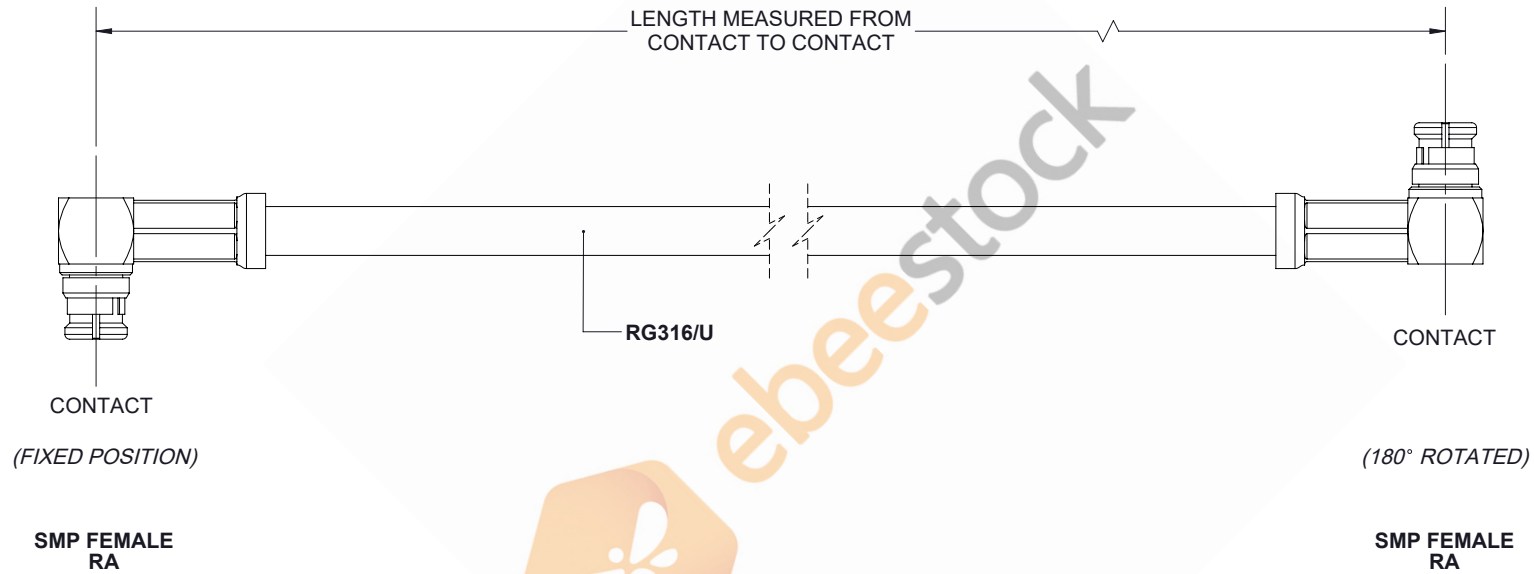

Push-On SMP Female Right Angle to Push-On SMP Female Right Angle Cable 36 Inch Length Using RG316 Coax with 180 Deg. Clock

REVISIONS			
REV.	DESCRIPTION	DATE	APPROVED
A	INITIAL RELEASE	8/25/2020	S.ELLIS

UNLESS OTHERWISE SPECIFIED
LEADING DIMENSIONS ARE INCHES
DIMENSIONS IN [] ARE MILLIMETERS

TOLERANCES:

.X = ±.2	[.508]	FRACTIONS
.XX = ±.02	[.51]	± 1/32
.XXX = ±.005	[.13]	ANGLES ± 1°

CABLE LENGTH (L) TOLERANCES: