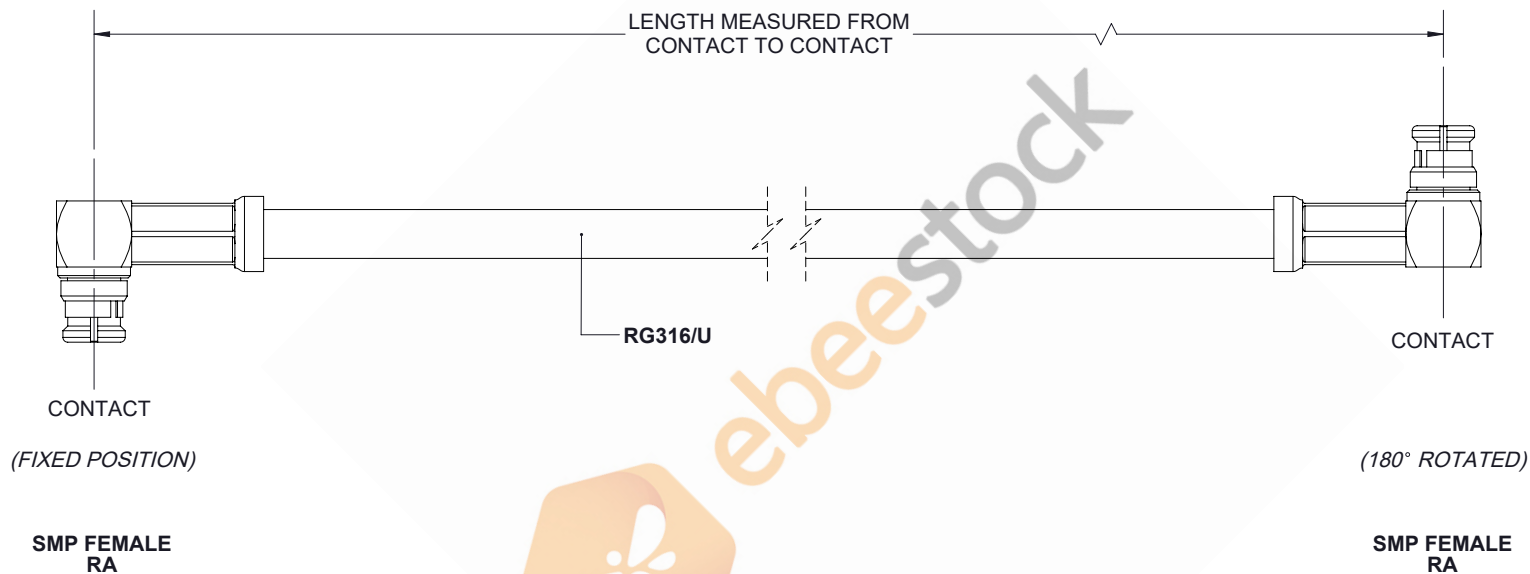

Push-On SMP Female Right Angle to Push-On SMP Female Right Angle Cable 48 Inch Length Using RG316 Coax with 180 Deg. Clock

REVISIONS			
REV.	DESCRIPTION	DATE	APPROVED
A	INITIAL RELEASE	8/25/2020	S.ELLIS

UNLESS OTHERWISE SPECIFIED  
LEADING DIMENSIONS ARE INCHES  
DIMENSIONS IN [ ] ARE MILLIMETERS

**TOLERANCES:**

.X = ± .2	[.508]	FRACTIONS	
.XX = ± .02	[.51]		± 1/32
.XXX = ± .005	[.13]	ANGLES	± 1°

**CABLE LENGTH (L) TOLERANCES:**