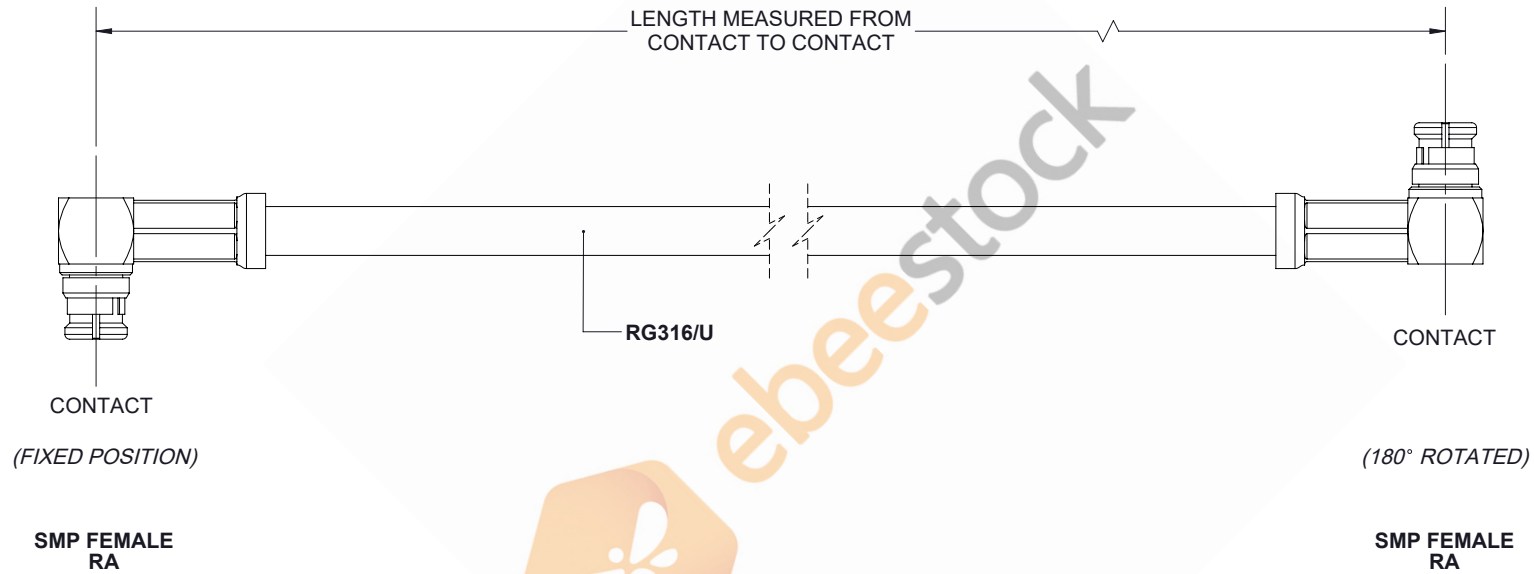

Push-On SMP Female Right Angle to Push-On SMP Female Right Angle Cable 60 Inch Length Using RG316 Coax with 180 Deg. Clock

REVISIONS			
REV.	DESCRIPTION	DATE	APPROVED
A	INITIAL RELEASE	8/25/2020	S.ELLIS

UNLESS OTHERWISE SPECIFIED
LEADING DIMENSIONS ARE INCHES
DIMENSIONS IN [] ARE MILLIMETERS

TOLERANCES:

.X = ± .2	[5.08]	FRACTIONS
.XX = ± .02	[.51]	± 1/32
.XXX = ± .005	[.13]	ANGLES ± 1°

CABLE LENGTH (L) TOLERANCES: