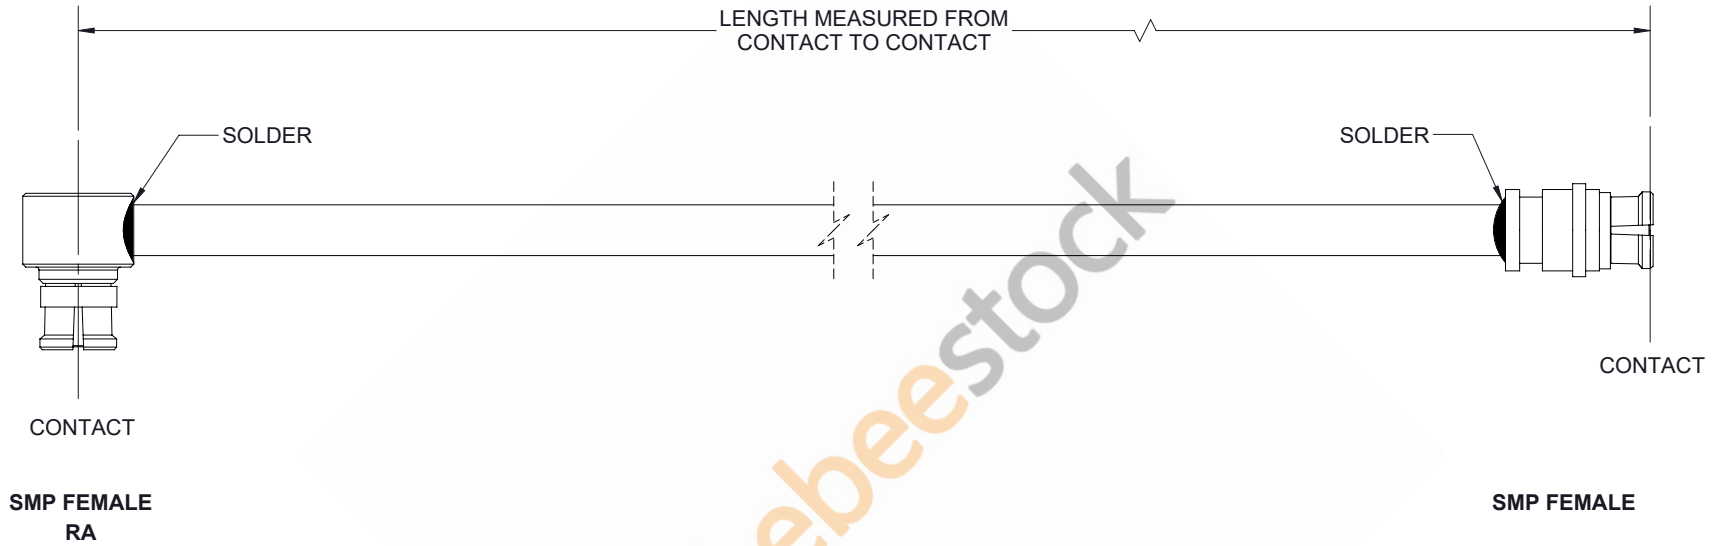

SMP Female Right Angle to Push-On SMP Female Cable 12 Inch Length Using Coax

REVISIONS			
REV.	DESCRIPTION	DATE	APPROVED
A	INITIAL RELEASE	04/23/19	S.ELLIS

UNLESS OTHERWISE SPECIFIED
LEADING DIMENSIONS ARE INCHES
DIMENSIONS IN [] ARE MILLIMETERS

SIZE	CAGE	DRAWN BY	PART NUMBER	REV
A	53919	K.DANG	ET32330	A