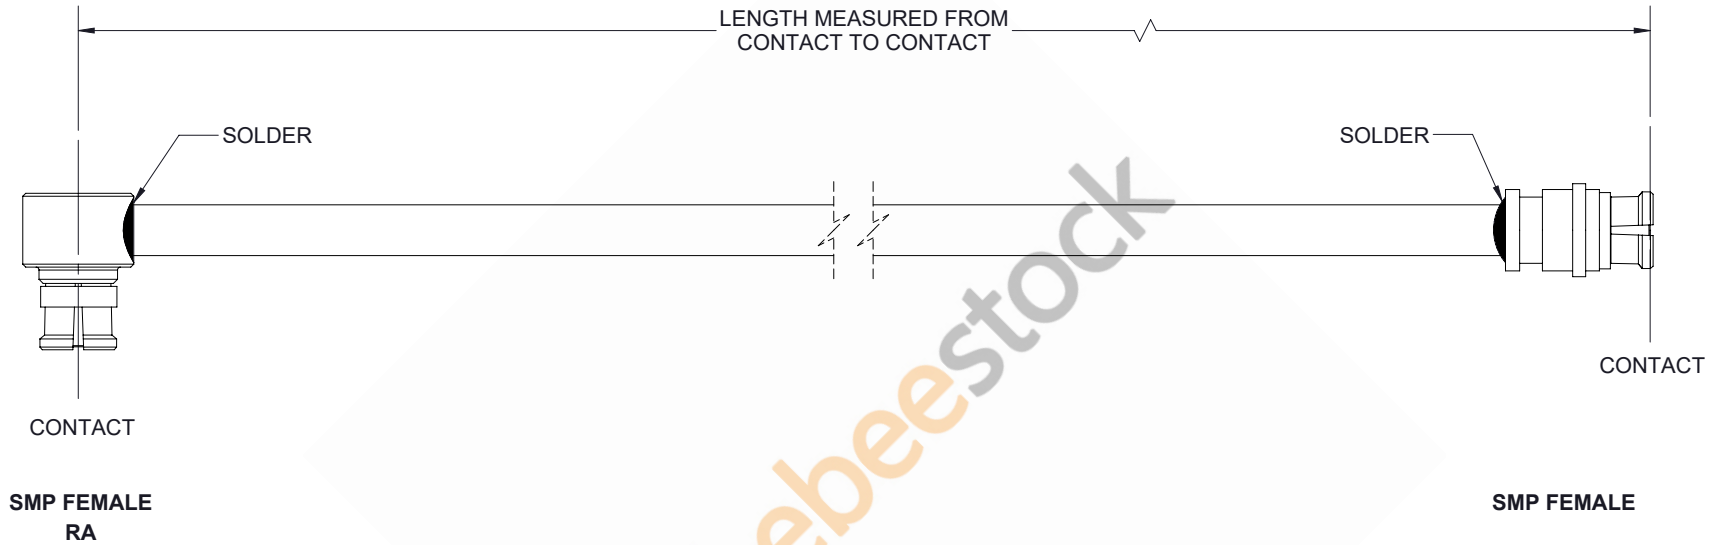

SMP Female Right Angle to Push-On SMP Female Cable 24 Inch Length Using Coax

REVISIONS			
REV.	DESCRIPTION	DATE	APPROVED
A	INITIAL RELEASE	04/23/19	S.ELLIS

THESE COMMODITIES, TECHNOLOGY OR SOFTWARE WERE EXPORTED FROM THE UNITED STATES IN ACCORDANCE WITH THE EXPORT ADMINISTRATION REGULATIONS. DIVERSION CONTRARY TO U.S. LAW PROHIBITED.

UNLESS OTHERWISE SPECIFIED LEADING DIMENSIONS ARE INCHES DIMENSIONS IN [] ARE MILLIMETERS TOLERANCES: .X \pm .2 [5.08] FRACTIONS \pm 1/32 .XX \pm .01 [.25] \pm 1/64 .XXX \pm .005 [.13] ANGLES \pm 1° ALL DIMENSIONS SHOWN ARE FOR REFERENCE ONLY. THIRD-ANGLE PROJECTION		 8TH FLOOR, BUILDING 1, YONGFU SCIENCE AND TECHNOLOGY CENTER INDUSTRIAL PARK, NANZHA DISTRICT 5,HUMEN,523900,DONGGUAN, GUANGDONG, CHINA WEBSITE: www.ebeestock.com EMAIL: sales@ebeestock.com		THE INFORMATION AND DESIGN IN THIS DOCUMENT IS THE PROPERTY OF EBEESTOCK CORPORATION. ALL RIGHTS RESERVED. SHEET 1 OF 1 SCALE N/A
SIZE	CAGE	DRAWN BY	PART NUMBER	REV
A	53919	K.DANG	ET32331	A