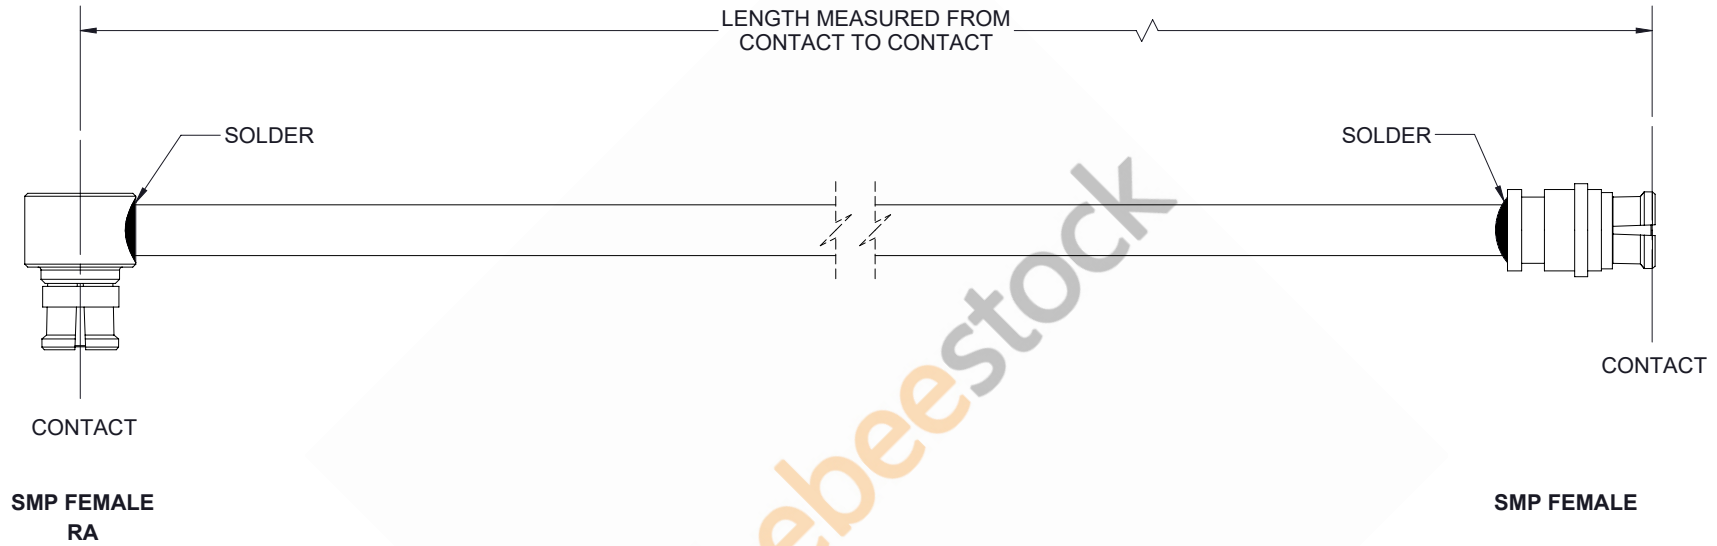

# SMP Female Right Angle to Push-On SMP Female Cable 36 Inch Length Using Coax

REVISIONS			
REV.	DESCRIPTION	DATE	APPROVED
A	INITIAL RELEASE	04/23/19	S.ELLIS

UNLESS OTHERWISE SPECIFIED LEADING DIMENSIONS ARE INCHES DIMENSIONS IN [ ] ARE MILLIMETERS		 8TH FLOOR, BUILDING 1, YONGFU SCIENCE AND TECHNOLOGY CENTER INDUSTRIAL PARK, NANZHA DISTRICT 5,HUMEN,523900,DONGGUAN, GUANGDONG, CHINA WEBSITE: <a href="http://www.ebeestock.com">www.ebeestock.com</a> EMAIL: <a href="mailto:sales@ebeestock.com">sales@ebeestock.com</a>		THE INFORMATION AND DESIGN IN THIS DOCUMENT IS THE PROPERTY OF EBEESTOCK CORPORATION. ALL RIGHTS RESERVED.		
TOLERANCES: .X $\pm$ .2 [ 5.08]      FRACTIONS $\pm$ 1/32 .XX $\pm$ .01 [ .25]      ANGLES $\pm$ 1° .XXX $\pm$ .005 [ .13]				SHEET 1 OF 1		
ALL DIMENSIONS SHOWN ARE FOR REFERENCE ONLY.		SCALE N/A				
THIRD-ANGLE PROJECTION 		SIZE A	CAGE 53919	DRAWN BY K.DANG	PART NUMBER ET32332	REV A