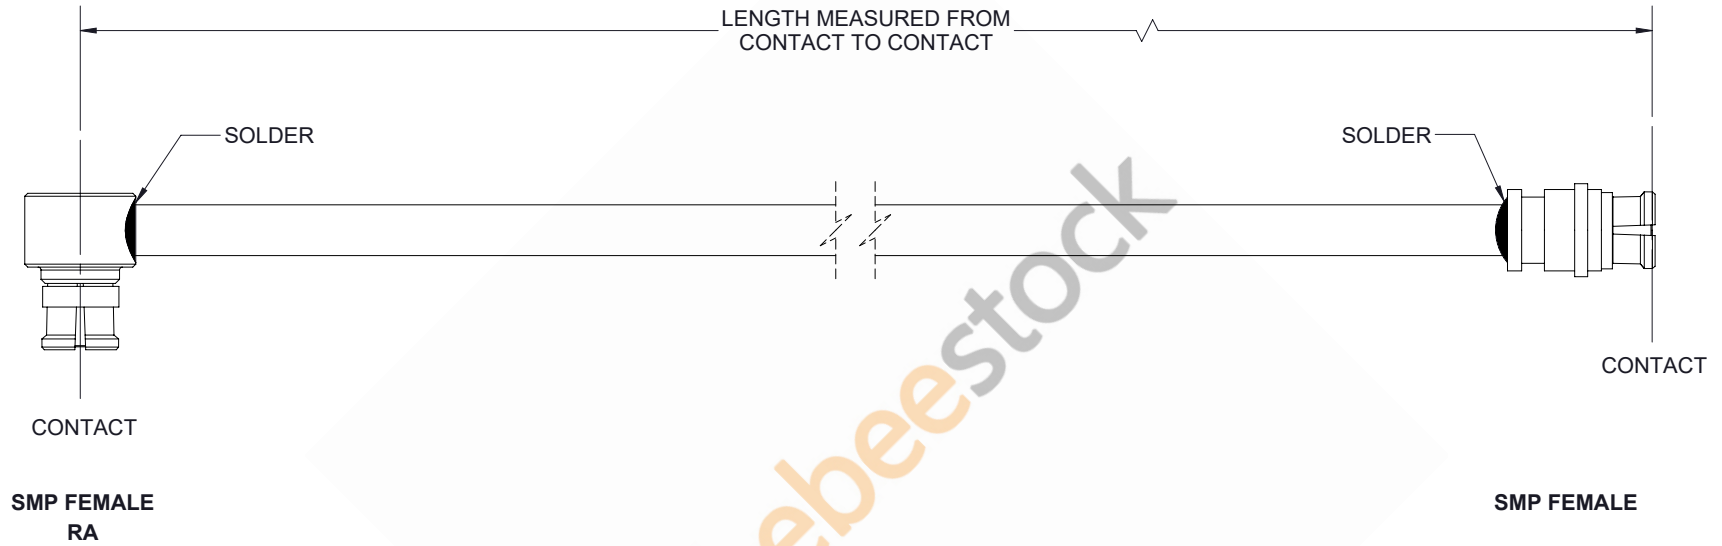

SMP Female Right Angle to Push-On SMP Female Cable 60 Inch Length Using Coax

| REVISIONS | | | |
|-----------|-----------------|----------|----------|
| REV. | DESCRIPTION | DATE | APPROVED |
| A | INITIAL RELEASE | 04/23/19 | S.ELLIS |

| | | | | | | |
|---|--|--|------------|--|---------------------|-------|
| UNLESS OTHERWISE SPECIFIED LEADING DIMENSIONS ARE INCHES DIMENSIONS IN [] ARE MILLIMETERS | |  8TH FLOOR, BUILDING 1, YONGFU SCIENCE AND TECHNOLOGY CENTER INDUSTRIAL PARK, NANZHA DISTRICT 5,HUMEN,523900,DONGGUAN, GUANGDONG, CHINA WEBSITE: www.ebeestock.com EMAIL: sales@ebeestock.com | | THE INFORMATION AND DESIGN IN THIS DOCUMENT IS THE PROPERTY OF EBEESTOCK CORPORATION. ALL RIGHTS RESERVED. | | |
| TOLERANCES: .X \pm .2 [5.08] FRACTIONS \pm 1/32 .XX \pm .01 [.25] ANGLES \pm 1° .XXX \pm .005 [.13] | | | | SHEET 1 OF 1 | | |
| ALL DIMENSIONS SHOWN ARE FOR REFERENCE ONLY. | | SCALE N/A | | | | |
| THIRD-ANGLE PROJECTION  | | SIZE A | CAGE 53919 | DRAWN BY K.DANG | PART NUMBER ET32334 | REV A |