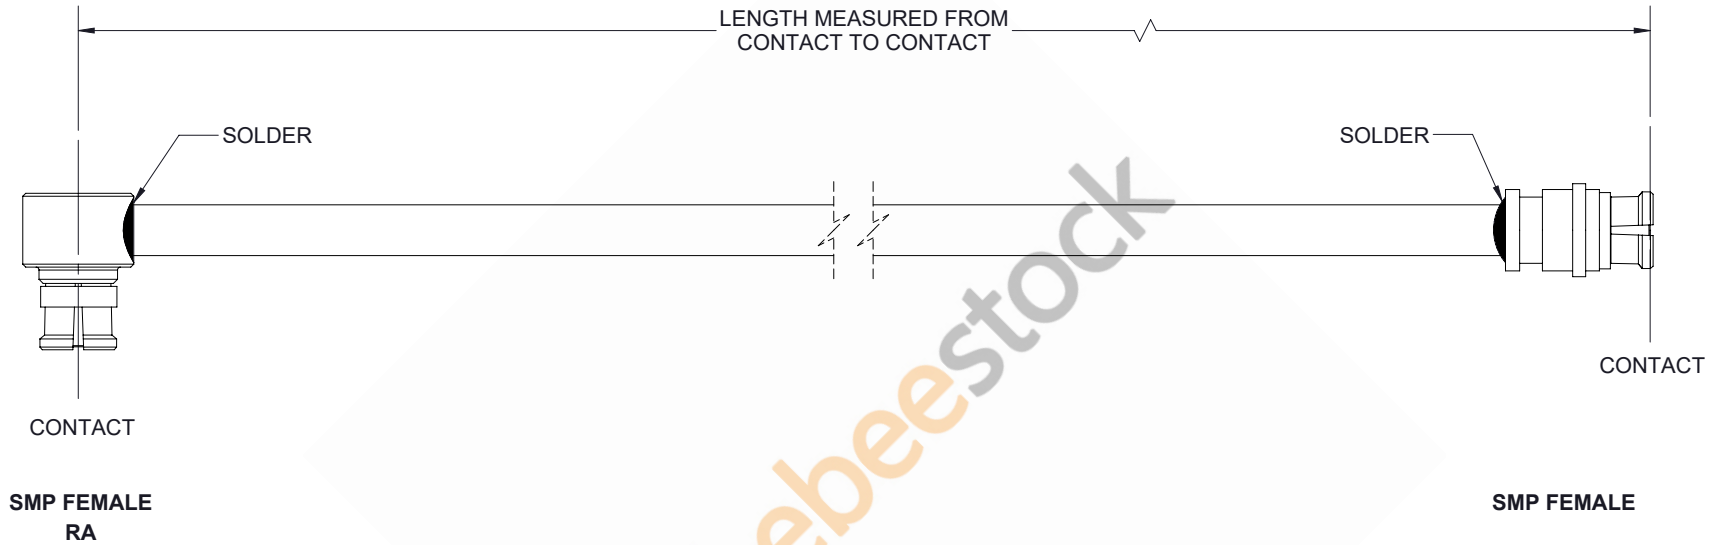

SMP Female Right Angle to Push-On SMP Female Cable 200 cm Length Using Coax

REVISIONS			
REV.	DESCRIPTION	DATE	APPROVED
A	INITIAL RELEASE	04/23/19	S.ELLIS

THESE COMMODITIES, TECHNOLOGY OR SOFTWARE WERE EXPORTED FROM THE UNITED STATES IN ACCORDANCE WITH THE EXPORT ADMINISTRATION REGULATIONS. DIVERSION CONTRARY TO U.S. LAW PROHIBITED.

UNLESS OTHERWISE SPECIFIED LEADING DIMENSIONS ARE INCHES DIMENSIONS IN [] ARE MILLIMETERS TOLERANCES: .X \pm .2 [5.08] FRACTIONS \pm 1/32 .XX \pm .01 [.25] \pm 1/32 .XXX \pm .005 [.13] ANGLES \pm 1° ALL DIMENSIONS SHOWN ARE FOR REFERENCE ONLY. THIRD-ANGLE PROJECTION		 8TH FLOOR, BUILDING 1, YONGFU SCIENCE AND TECHNOLOGY CENTER INDUSTRIAL PARK, NANZHA DISTRICT 5, HUMEN, 523900, DONGGUAN, GUANGDONG, CHINA WEBSITE: www.ebeeStock.com EMAIL: sales@ebeeStock.com		THE INFORMATION AND DESIGN IN THIS DOCUMENT IS THE PROPERTY OF EBEE STOCK CORPORATION. ALL RIGHTS RESERVED. SHEET 1 OF 1 SCALE N/A	
SIZE	CAGE	DRAWN BY	PART NUMBER	REV	
A	53919	K.DANG	ET32338	A	