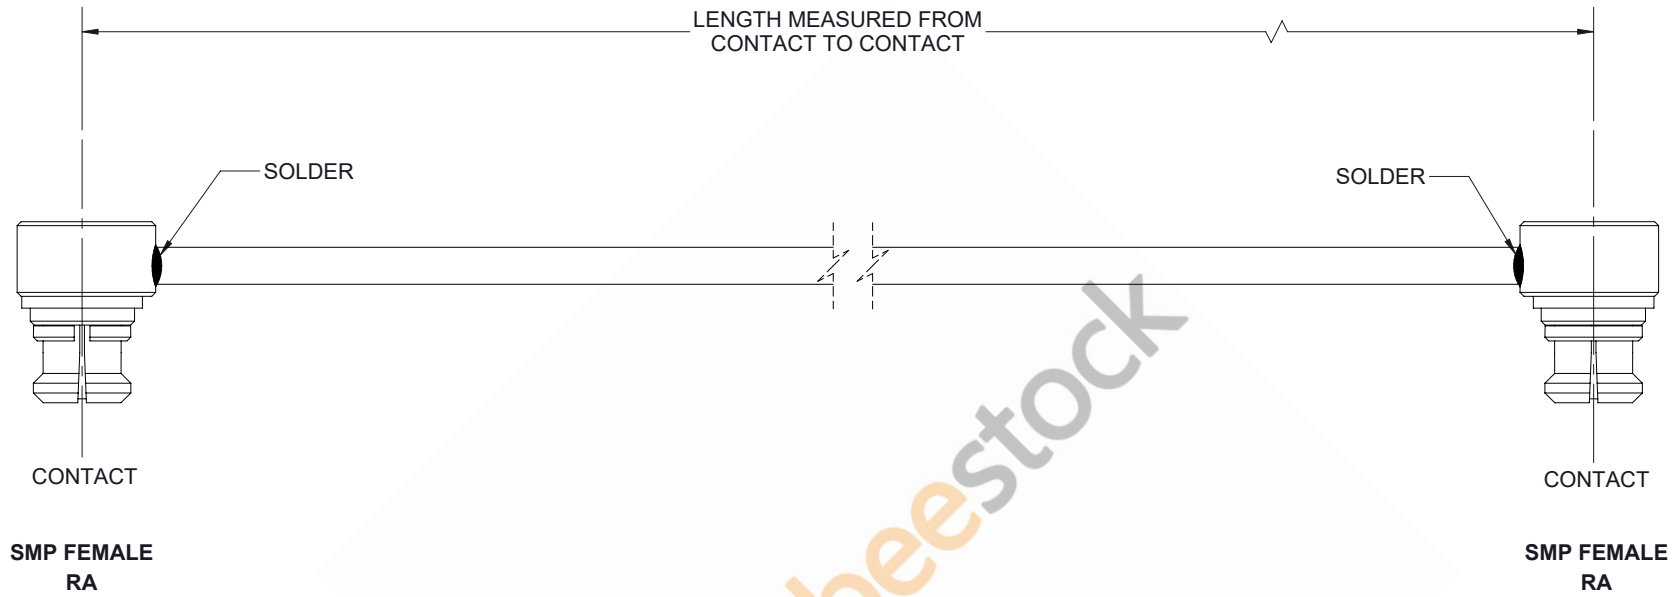

SMP Female Right Angle to SMP Female Right Angle Cable 24 Inch Length Using Coax

REVISIONS			
REV.	DESCRIPTION	DATE	APPROVED
A	INITIAL RELEASE	05/13/19	S.ELLIS

THESE COMMODITIES, TECHNOLOGY OR SOFTWARE WERE EXPORTED FROM THE UNITED STATES IN ACCORDANCE WITH THE EXPORT ADMINISTRATION REGULATIONS. DIVERSION CONTRARY TO U.S. LAW PROHIBITED.

UNLESS OTHERWISE SPECIFIED
LEADING DIMENSIONS ARE INCHES
DIMENSIONS IN [] ARE MILLIMETERS

TOLERANCES:	
.X \pm 2 [5.08]	FRACTIONS \pm 1/32
.XX \pm .01 [.25]	ANGLES \pm 1°
.XXX \pm .005 [.13]	

ALL DIMENSIONS SHOWN
ARE FOR REFERENCE ONLY.