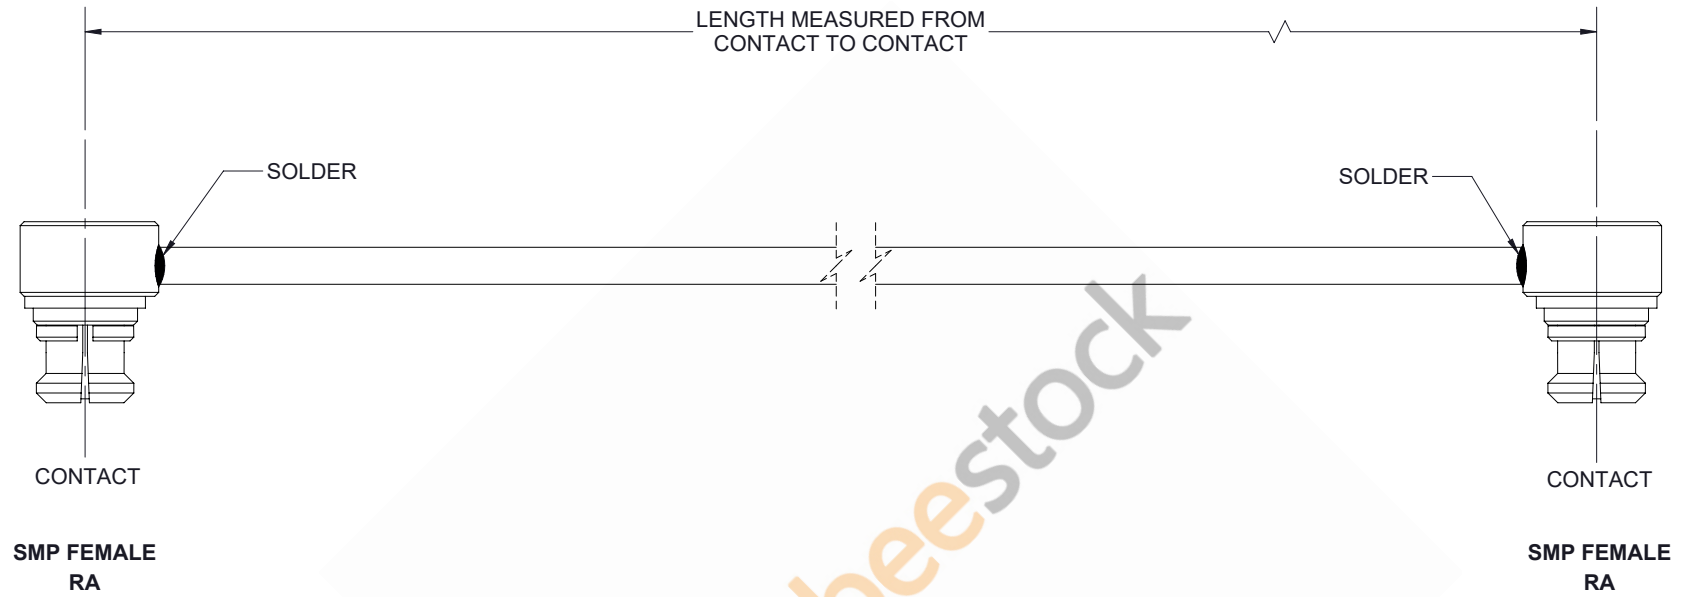

SMP Female Right Angle to SMP Female Right Angle Cable 36 Inch Length Using Coax

REVISIONS			
REV.	DESCRIPTION	DATE	APPROVED
A	INITIAL RELEASE	05/13/19	S.ELLIS

THESE COMMODITIES, TECHNOLOGY OR SOFTWARE WERE EXPORTED FROM THE UNITED STATES IN ACCORDANCE WITH THE EXPORT ADMINISTRATION REGULATIONS. DIVERSION CONTRARY TO U.S. LAW PROHIBITED.

UNLESS OTHERWISE SPECIFIED LEADING DIMENSIONS ARE INCHES DIMENSIONS IN [] ARE MILLIMETERS		 ebeestock 8TH FLOOR, BUILDING 1, YONGFU SCIENCE AND TECHNOLOGY CENTER INDUSTRIAL PARK, NANZHA DISTRICT 5,HUMEN,523900,DONGGUAN, GUANGDONG, CHINA WEBSITE: www.ebeestock.com EMAIL: sales@ebeestock.com		THE INFORMATION AND DESIGN IN THIS DOCUMENT IS THE PROPERTY OF EBEESTOCK CORPORATION. ALL RIGHTS RESERVED.		
TOLERANCES: .X=± 2 [5.08] FRACTIONS ± 1/32 .XX=± 01 [.25] ANGLES ± 1° .XXX=± .005 [.13]				SHEET 1 OF 1 SCALE N/A		
ALL DIMENSIONS SHOWN ARE FOR REFERENCE ONLY.		SIZE A	CAGE 53919	DRAWN BY K.DANG	PART NUMBER ET32350	REV A
THIRD-ANGLE PROJECTION 						