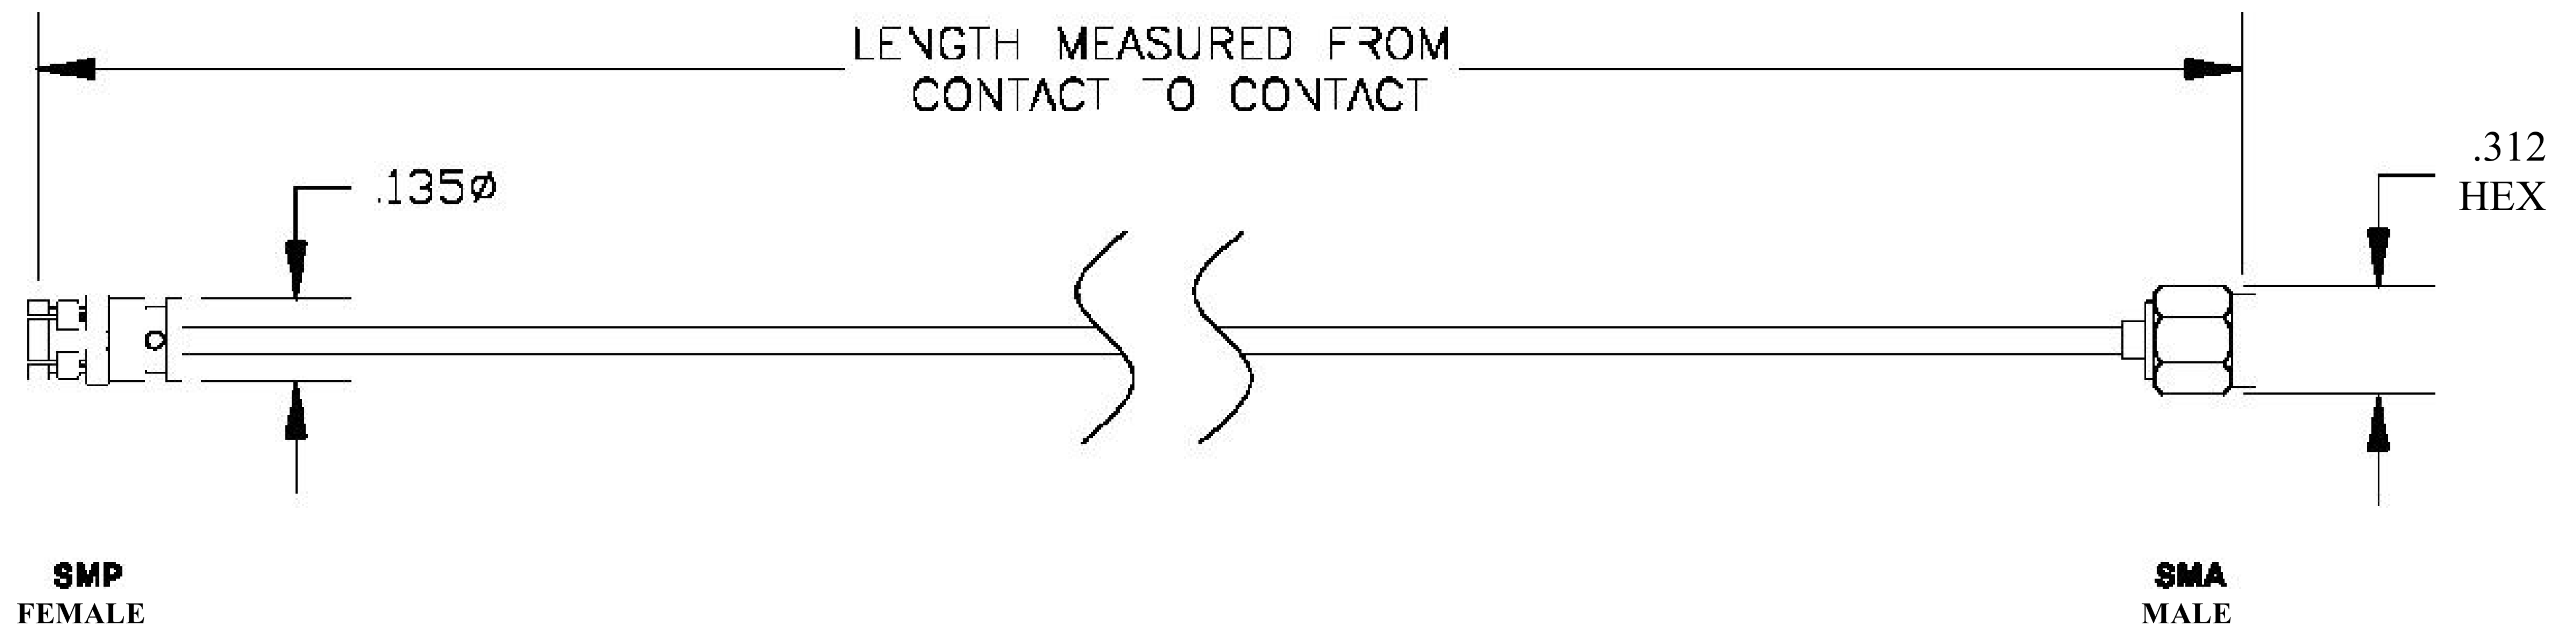

| COMPONENTS | IMPEDANCE |
|------------|-----------|
| SMP FEMALE | 50 OHM |
| SMA MALE | 50 OHM |
| RG405/U | 50 OHM |

| Standard Lengths | |
|------------------|-------------------------|
| -12 | 12" |
| -24 | 24 ^H |
| -36 | 36" |
| ■48 | 48" |
| -60 | 60" |
| ■XXX | Custom Length in inches |

| | | | |
|-----------|---------|------|---|
| DWG TITLE | ET32466 | DES_ | sma-male-to-smp-female-cable-12-inch-length-using-rg405-coax-rohs-0032462 |
|-----------|---------|------|---|

SIZE A | FSCM NO. 53919 | CAD FILE 073102 | SCALE N/A | 127