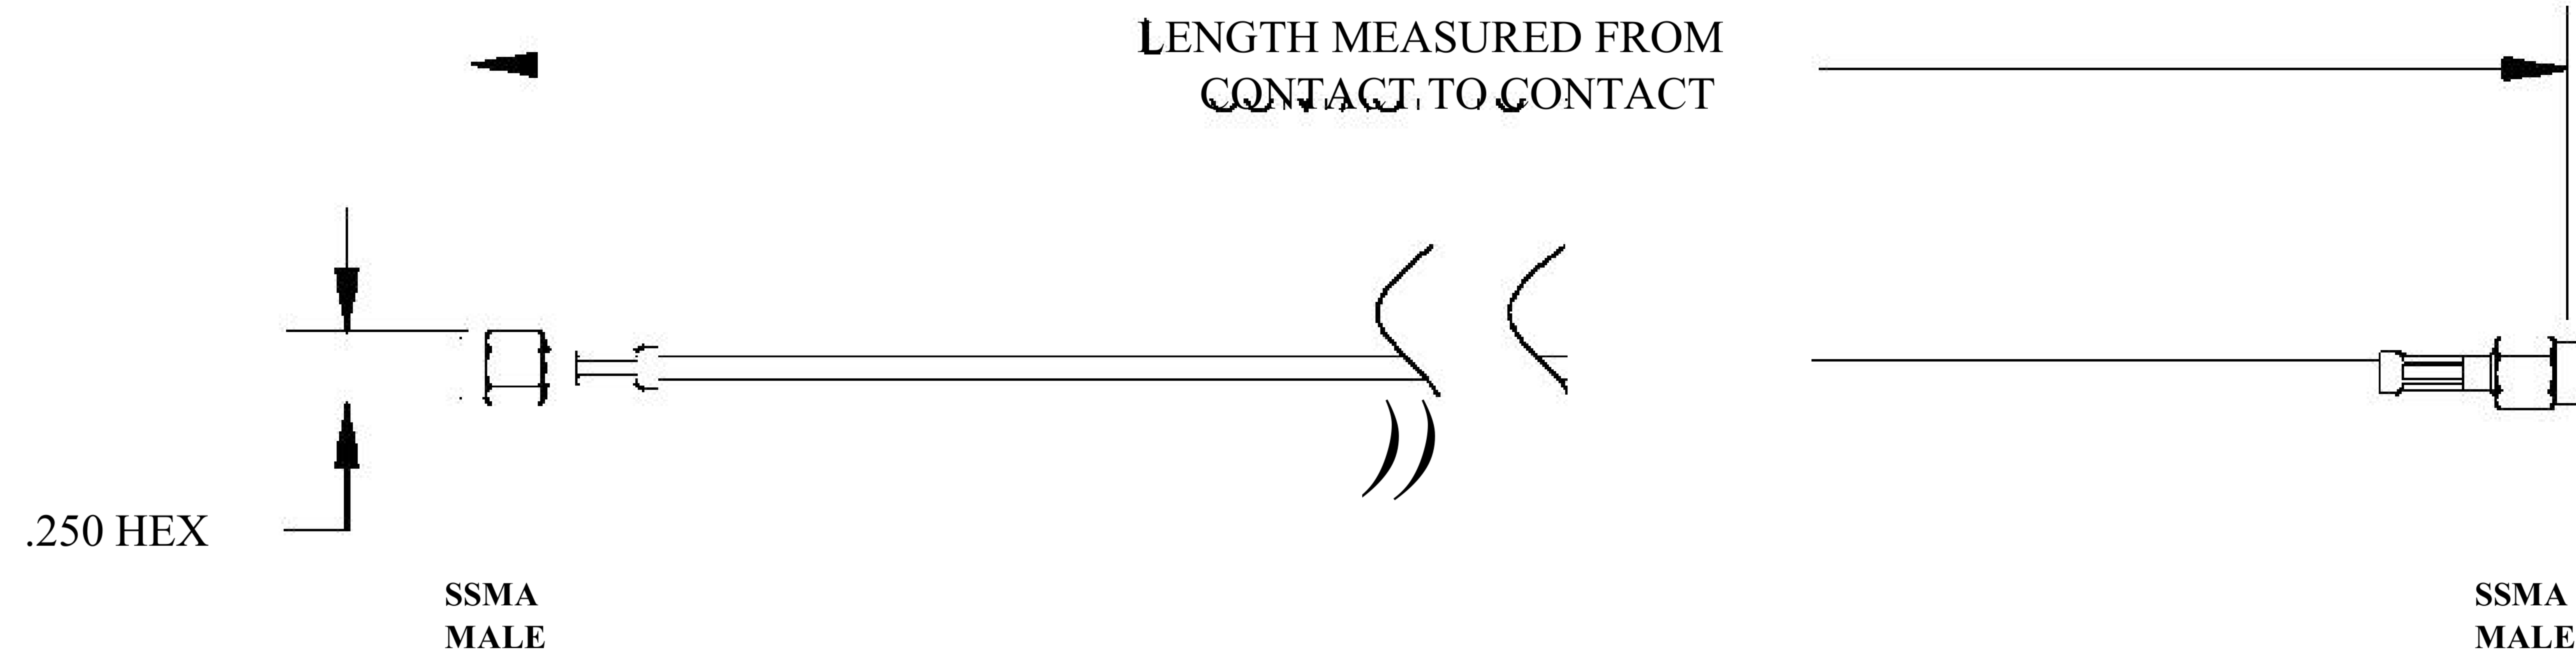

| COMPONENTS | IMPEDANCE |
|------------|-----------|
| SSMA MALE | 50 OHM |
| SSMA MALE | 50 OHM |
| RG178B/U | 50 OHM |

| Standard Lengths | |
|------------------|-------------------------|
| ■12 | 12" |
| -24 | 24 ^H |
| -36 | 36" |
| ■48 | 48" |
| -60 | 60" |
| ■XXX | Custom Length in inches |

| | | | |
|-----------|---------|------|--|
| DWG TITLE | ET32575 | DES_ | ssma-male-to-ssma-male-cable-6-inch-length-using-rg178-coax-rohs-0032575 |
|-----------|---------|------|--|

SIZE A | **FSCM NO. 53919** | CAD FILE 073102 | SCALE N/A | 127