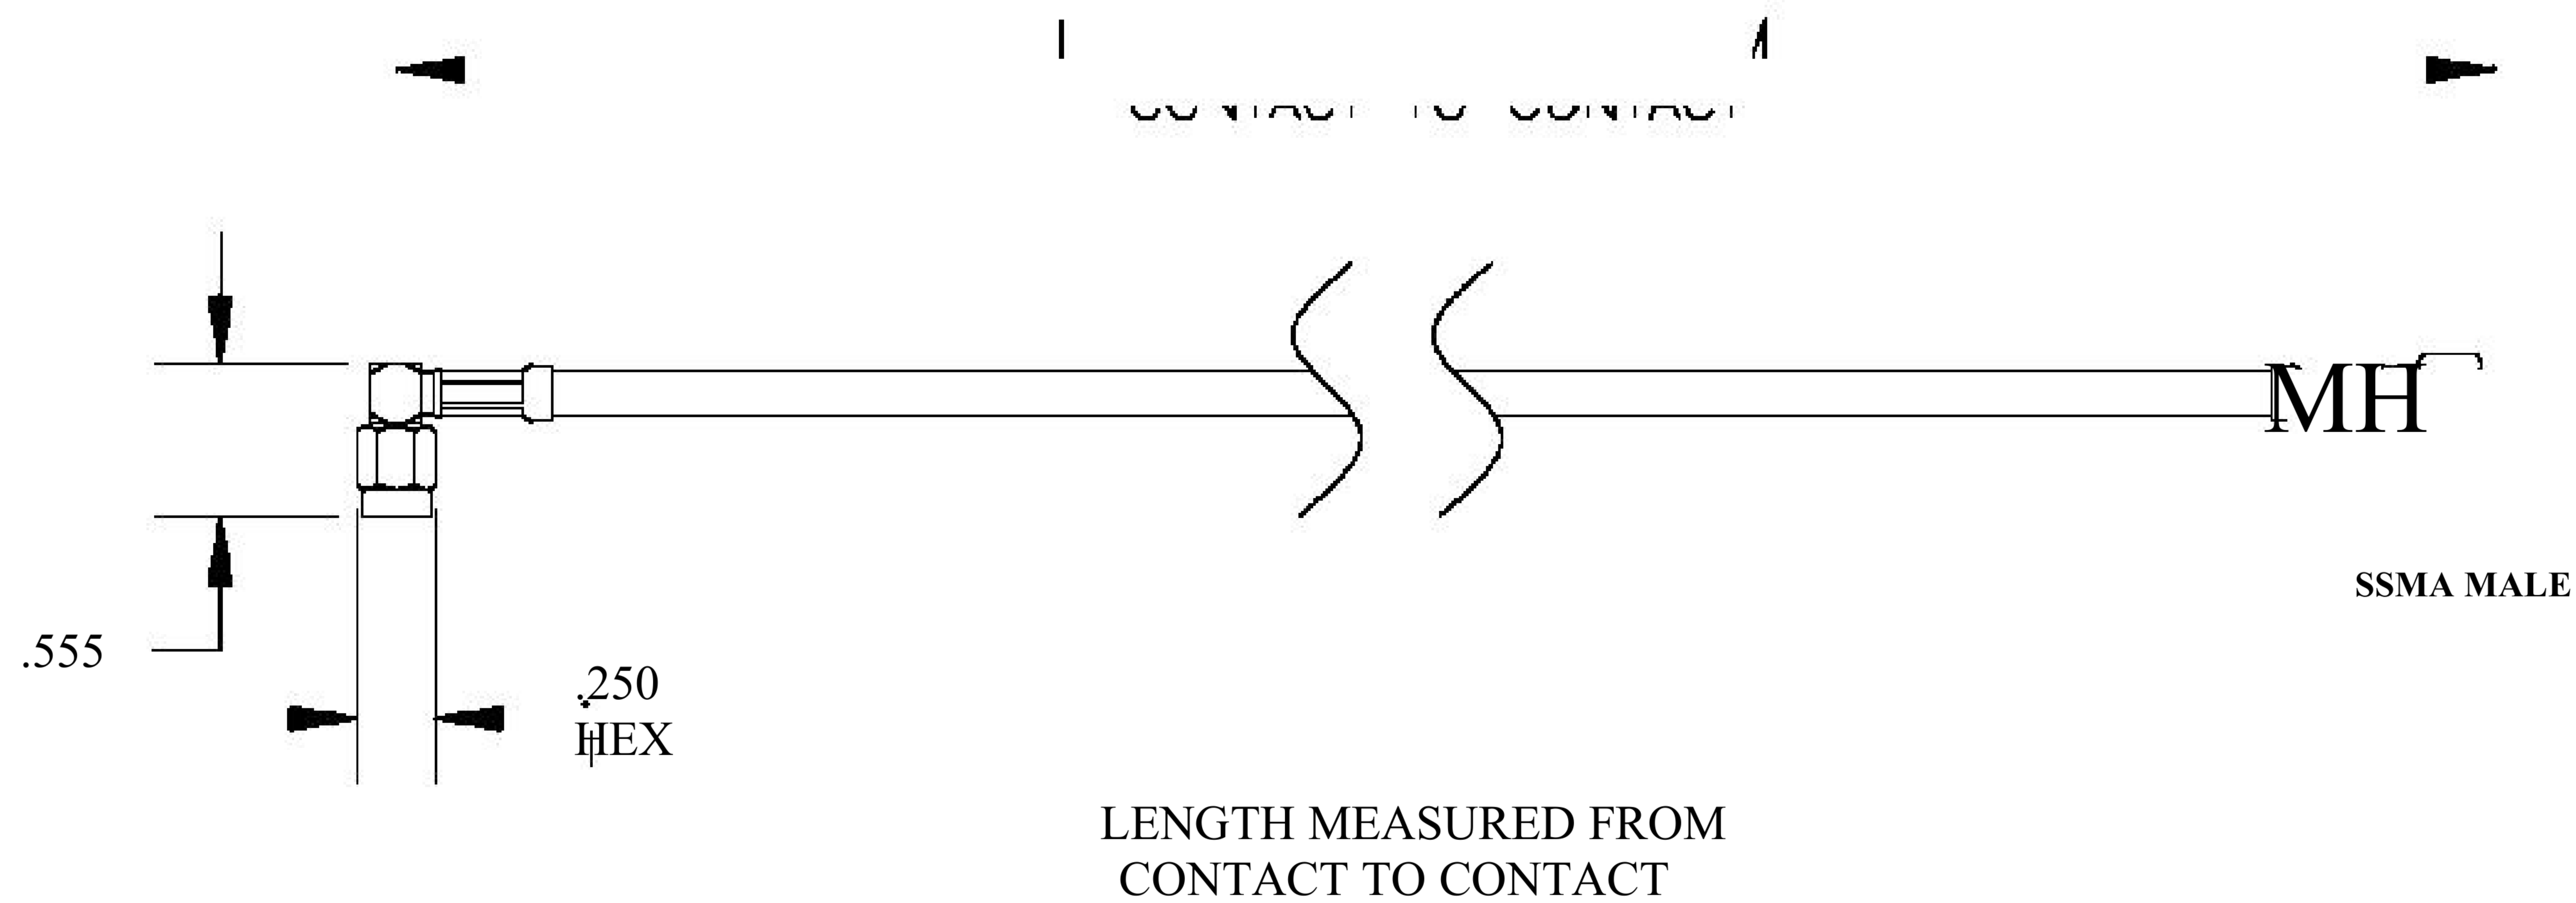

COMPONENTS	IMPEDANCE
SSMA MALE RIGHT ANGLE	50 OHM
SSMA MALE	50 OHM
RG174A/U	50 OHM

Standard Lengths	
-12	12"
-24	24 ^H
-36	36"
■48	48"
-60	60"
■XXX	Custom Length in inches

SSMA MALE
RIGHT ANGLE

8th Floor, Building 1, Yongfu Science and Technology
Center Industrial Park, Nanzha District 5, Humen, 523900,
Dongguan, Guangdong, China.

Website: www.ebeestock.com

Email: sales@ebeestock.com

COAXIAL & FIBER OPTICS

DWG TITLE	ET32591	DES_	ssma-male-to-ssma-male-right-angle-cable-6-inch-length-using-rg174-coax-rohs-0032591
-----------	---------	------	--

SIZE A | FSCM NO. 53919 | CAD FILE 073102 | SCALE N/A |

| 127

NOTES:

1. UNLESS OTHERWISE SPECIFIED ALL DIMENSIONS ARE NOMINAL.
2. ALL SPECIFICATIONS ARE SUBJECT TO CHANGE WITHOUT NOTICE AT ANY TIME.