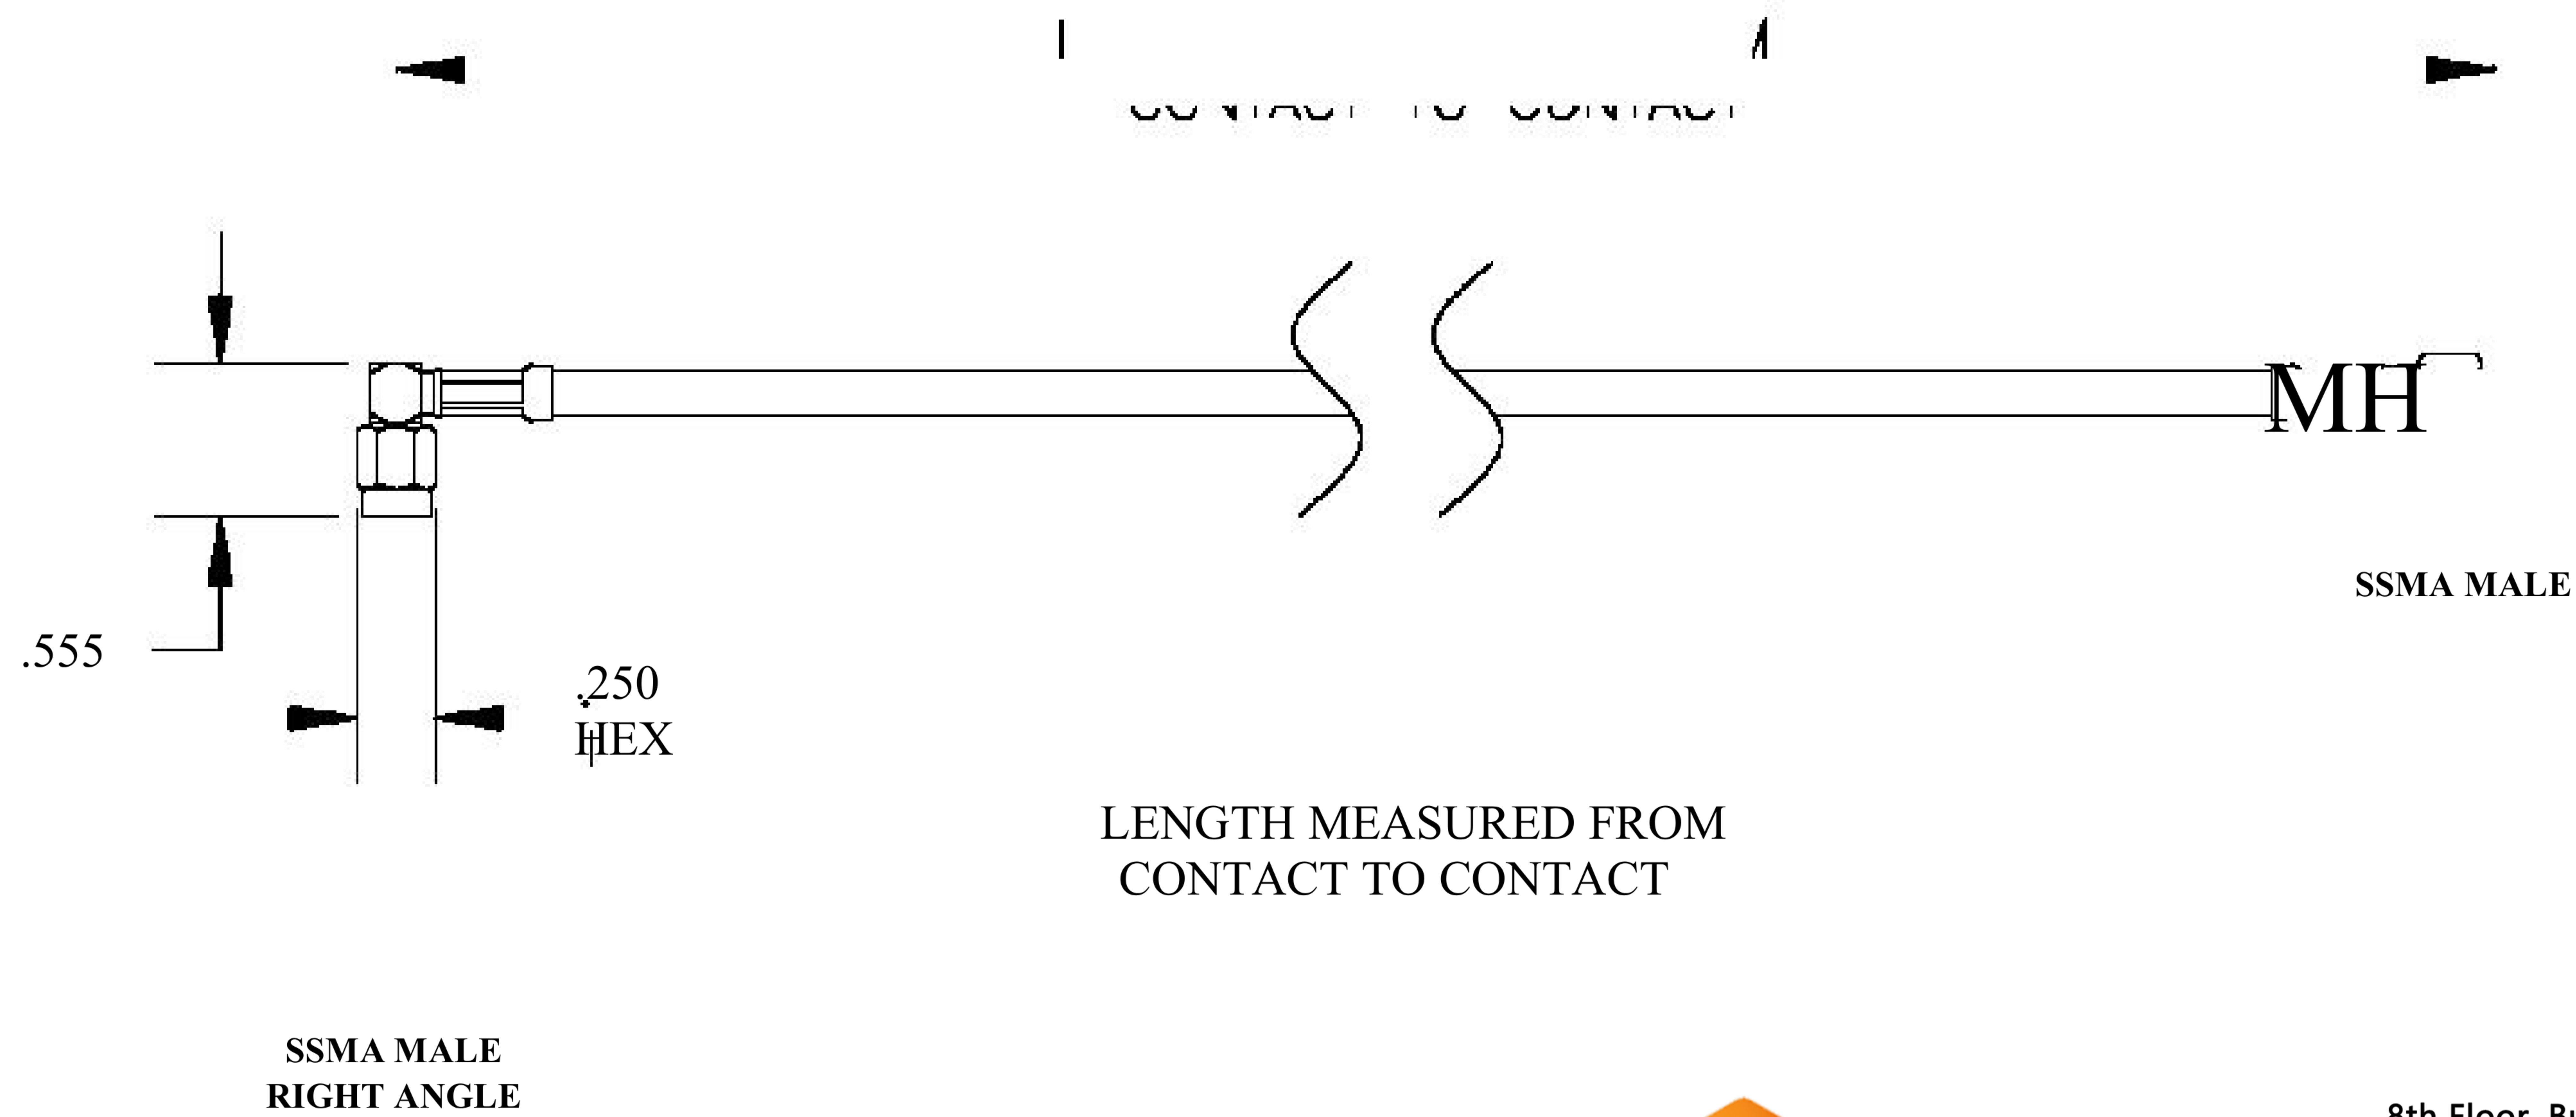

COMPONENTS	IMPEDANCE
SSMA MALE RIGHT ANGLE	50 OHM
SSMA MALE	50 OHM
RG174A/U	50 OHM

Standard Lengths	
-12	12"
-24	24 ^H
-36	36"
■48	48"
-60	60"
■XXX	Custom Length in inches

8th Floor, Building 1, Yongfu Science and Technology Center Industrial Park, Nanzha District 5, Humen, 523900, Dongguan, Guangdong, China.

Website: www.ebeestock.com

Email: sales@ebeestock.com

COAXIAL & FIBER OPTICS

DWG TITLE	ET32593	DES_	ssma-male-to-ssma-male-right-angle-cable-6-inch-length-using-rg174-coax-rohs-0032591
-----------	---------	------	--

SIZE A | **FSCM NO. 53919** | CAD FILE 073102 | SCALE N/A | 127

NOTES:

- UNLESS OTHERWISE SPECIFIED ALL DIMENSIONS ARE NOMINAL.
- ALL SPECIFICATIONS ARE SUBJECT TO CHANGE WITHOUT NOTICE AT ANY TIME.