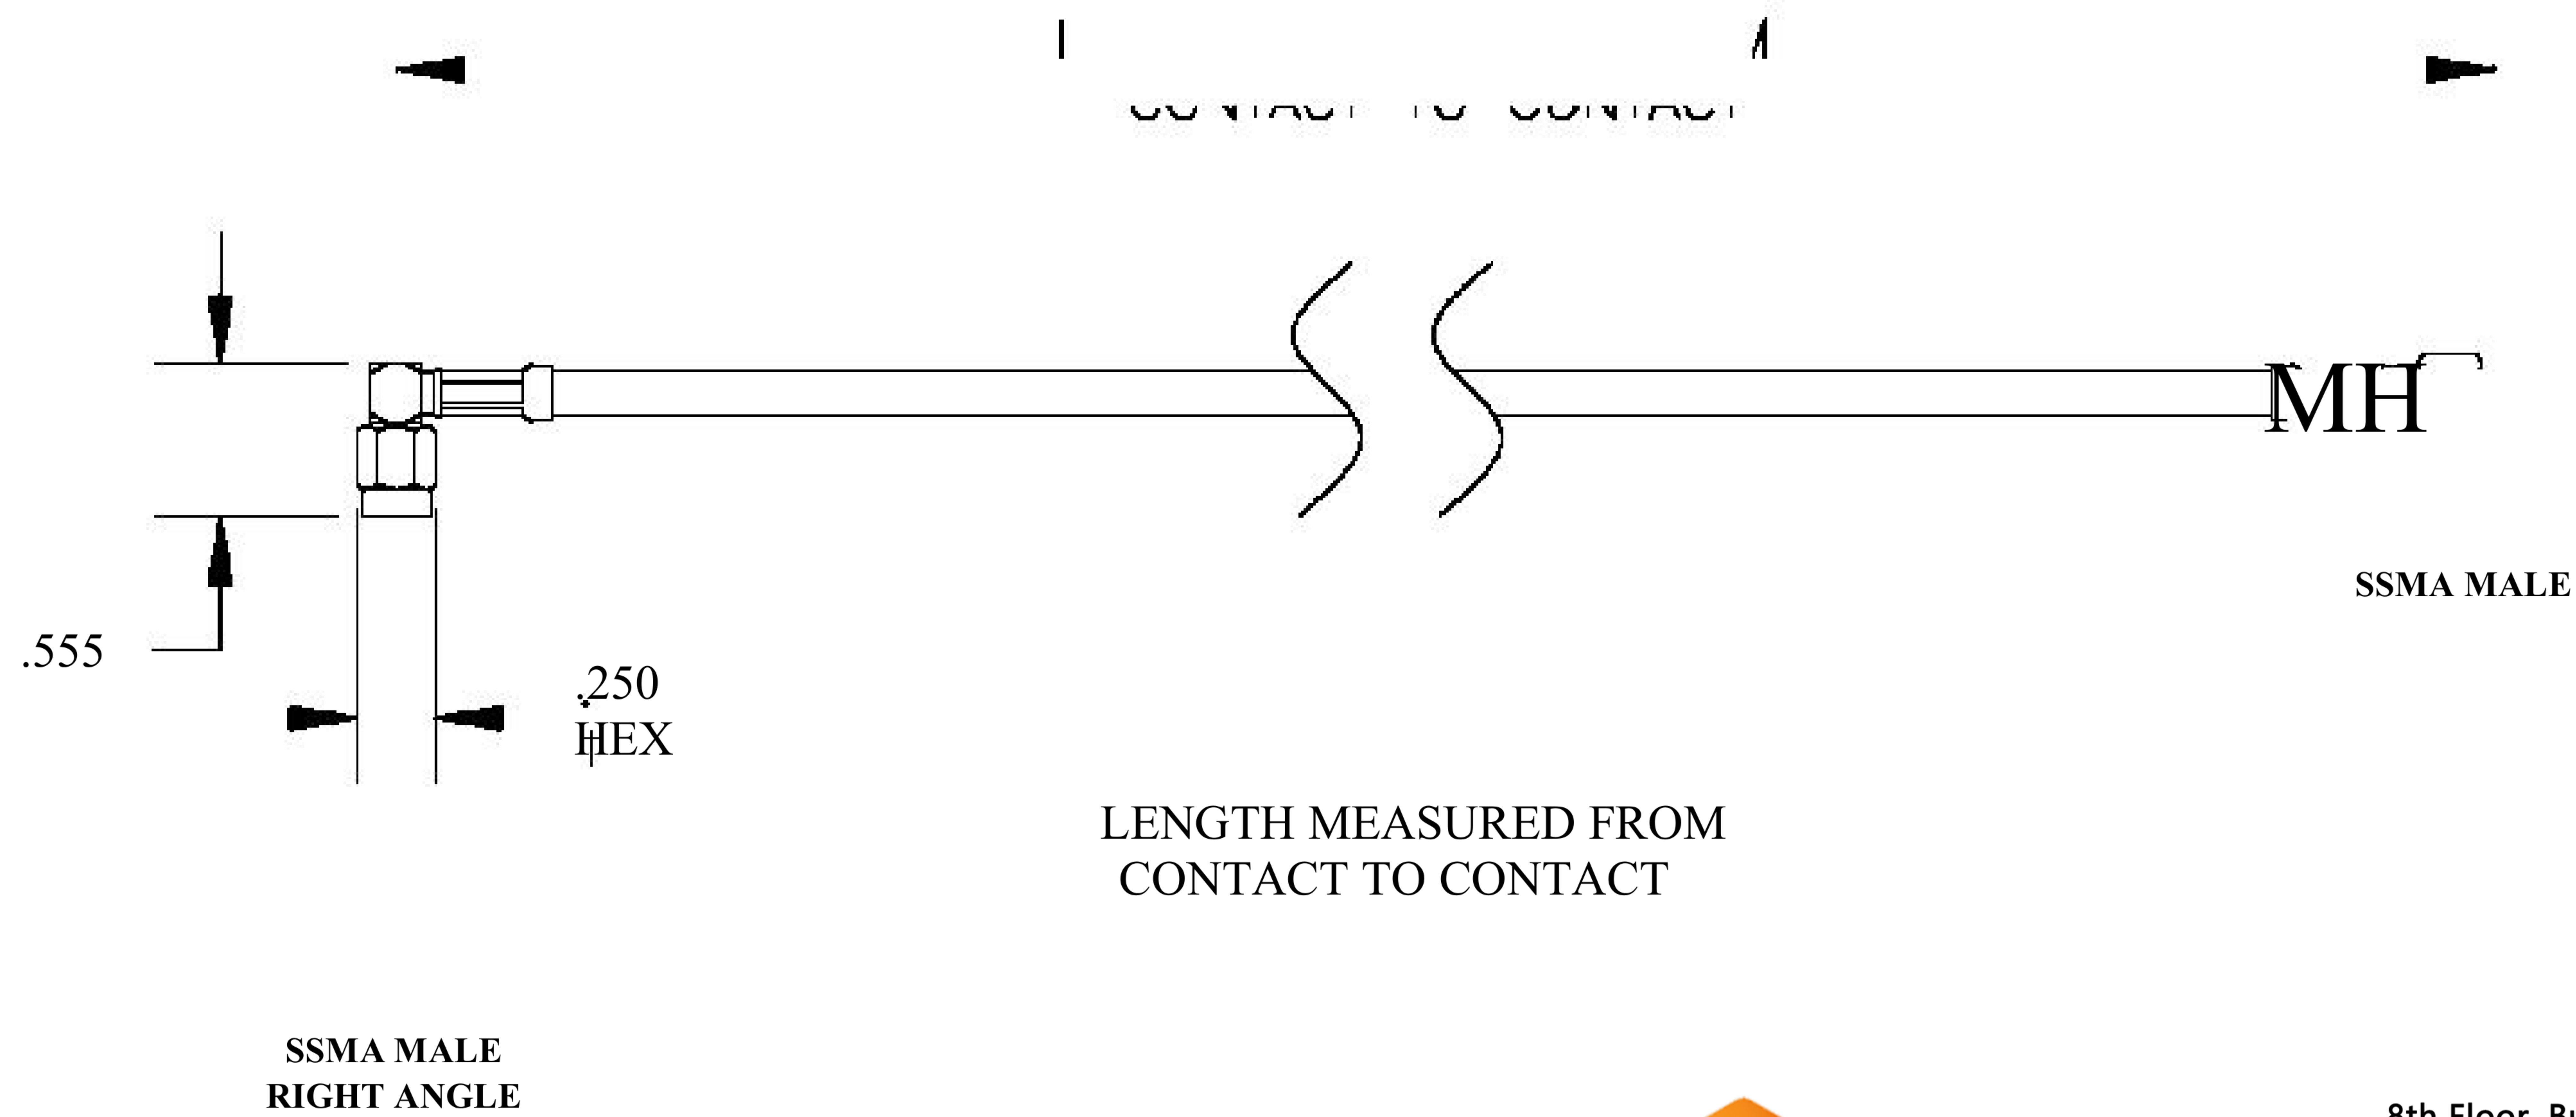

COMPONENTS	IMPEDANCE
SSMA MALE RIGHT ANGLE	50 OHM
SSMA MALE	50 OHM
RG174A/U	50 OHM

Standard Lengths	
-12	12"
-24	24 ^H
-36	36"
■48	48"
-60	60"
■XXX	Custom Length in inches

8th Floor, Building 1, Yongfu Science and Technology Center Industrial Park, Nanzha District 5, Humen, 523900, Dongguan, Guangdong, China.

Website: www.ebeestock.com

Email: sales@ebeestock.com

COAXIAL & FIBER OPTICS

DWG TITLE	ET32594	DES_	ssma-male-to-ssma-male-right-angle-cable-6-inch-length-using-rg174-coax-rohs-0032591
-----------	---------	------	--

SIZE A | **FSCM NO. 53919** | CAD FILE 073102 | SCALE N/A | 127

NOTES:

- UNLESS OTHERWISE SPECIFIED ALL DIMENSIONS ARE NOMINAL.
- ALL SPECIFICATIONS ARE SUBJECT TO CHANGE WITHOUT NOTICE AT ANY TIME.