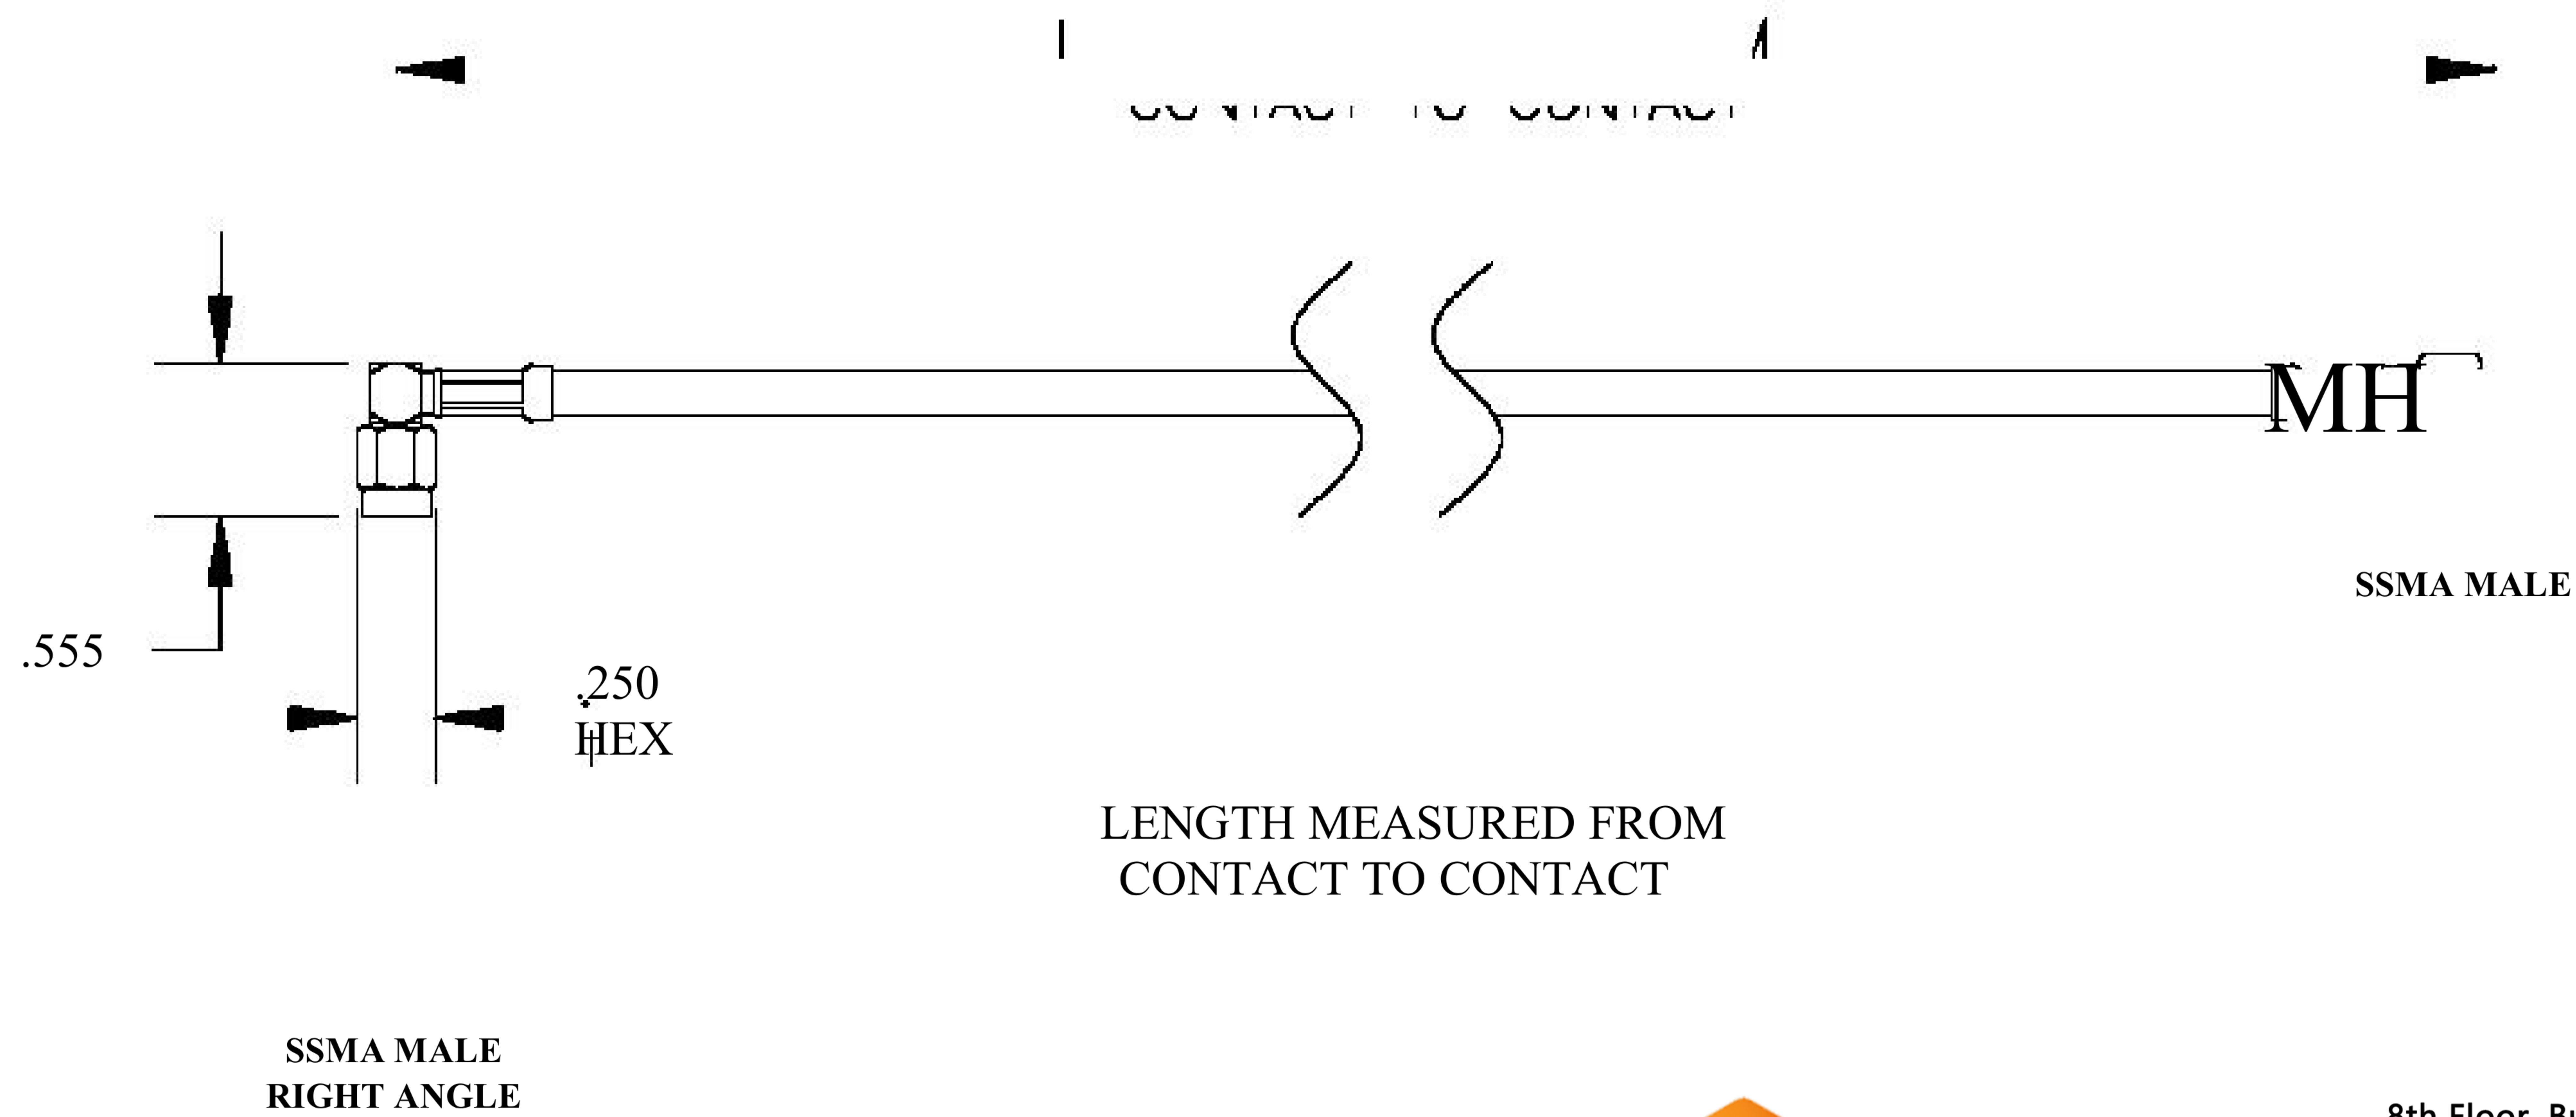

COMPONENTS	IMPEDANCE
SSMA MALE RIGHT ANGLE	50 OHM
SSMA MALE	50 OHM
RG174A/U	50 OHM

Standard Lengths	
-12	12"
-24	24 ^H
-36	36"
■48	48"
-60	60"
■XXX	Custom Length in inches

8th Floor, Building 1, Yongfu Science and Technology Center Industrial Park, Nanzha District 5, Humen, 523900, Dongguan, Guangdong, China.

Website: www.ebeestock.com

Email: sales@ebeestock.com

COAXIAL & FIBER OPTICS

DWG TITLE	ET32595	DES_	ssma-male-to-ssma-male-right-angle-cable-6-inch-length-using-rg174-coax-rohs-0032591
-----------	---------	------	--------------------------------------------------------------------------------------

SIZE A | **FSCM NO. 53919** | CAD FILE 073102 | SCALE N/A | 127

NOTES:

- UNLESS OTHERWISE SPECIFIED ALL DIMENSIONS ARE NOMINAL.
- ALL SPECIFICATIONS ARE SUBJECT TO CHANGE WITHOUT NOTICE AT ANY TIME.